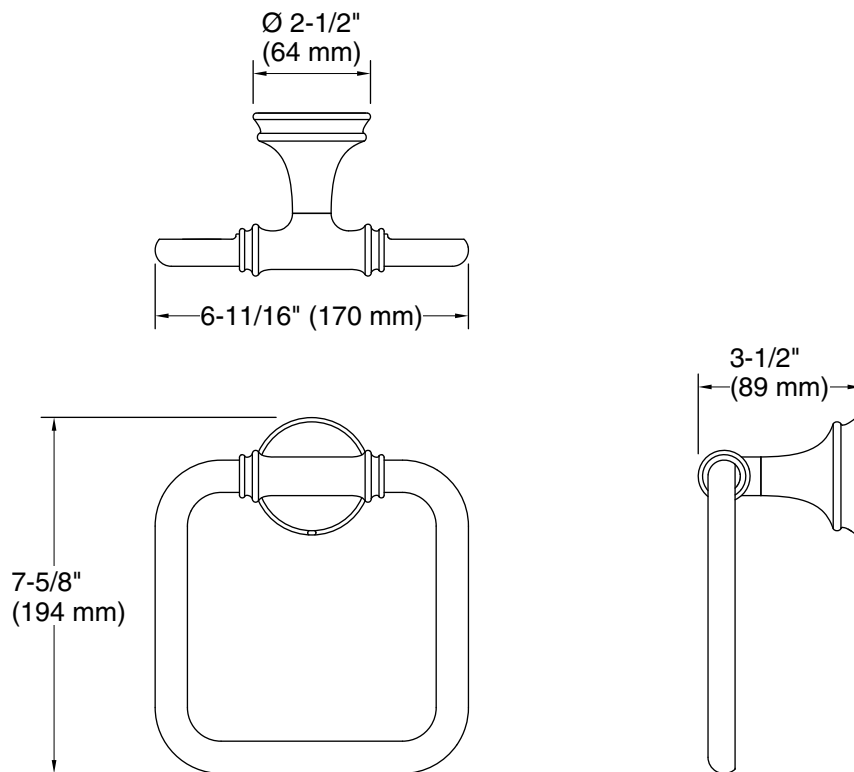

## Included Components

Additional Components:

Installation template

Mounting hardware

## Technical Information

All product dimensions are nominal.

Material: Zinc