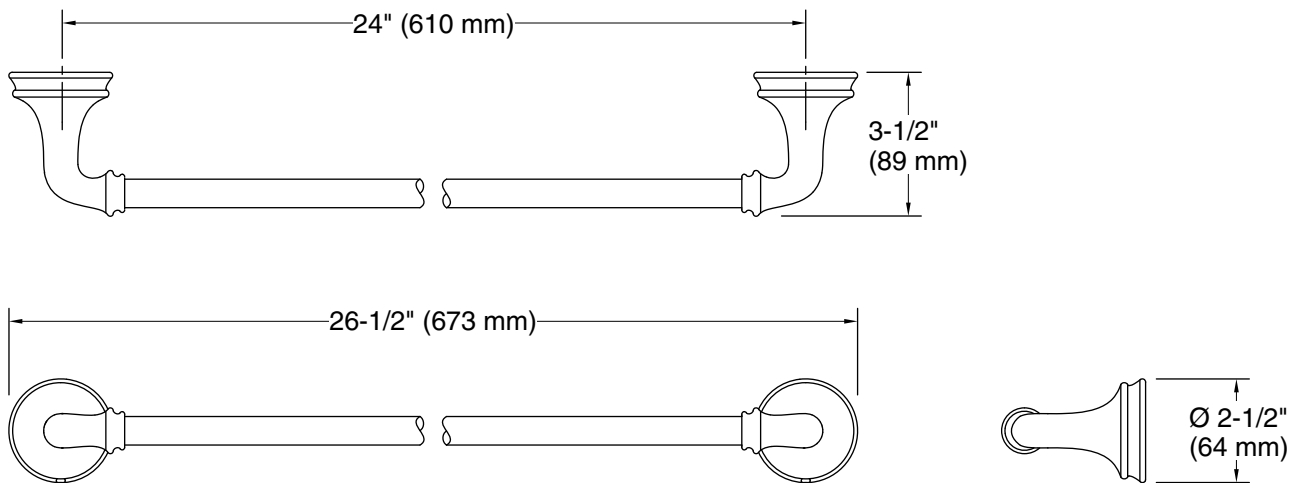

Features

- 24" (610 mm) bar
- Coordinates with other products in the Bellera collection

Material

- Premium metal construction for durability and reliability
- KOHLER finishes resist corrosion and tarnishing

Recommended Products/Accessories

K-31507-TA bath towel with Tatami weave, 30" x 58"

K-31507-TE bath towel with Terry weave, 30" x 58"

K-31507-TX bath towel with Textured weave, 30" x 58"

Included Components

Color tiles intended for reference only.

Color	Code	Description
	CP	Polished Chrome
	BN	Vibrant® Brushed Nickel
	2BZ	Oil-Rubbed Bronze

Technical Information

All product dimensions are nominal.

Material: Zinc