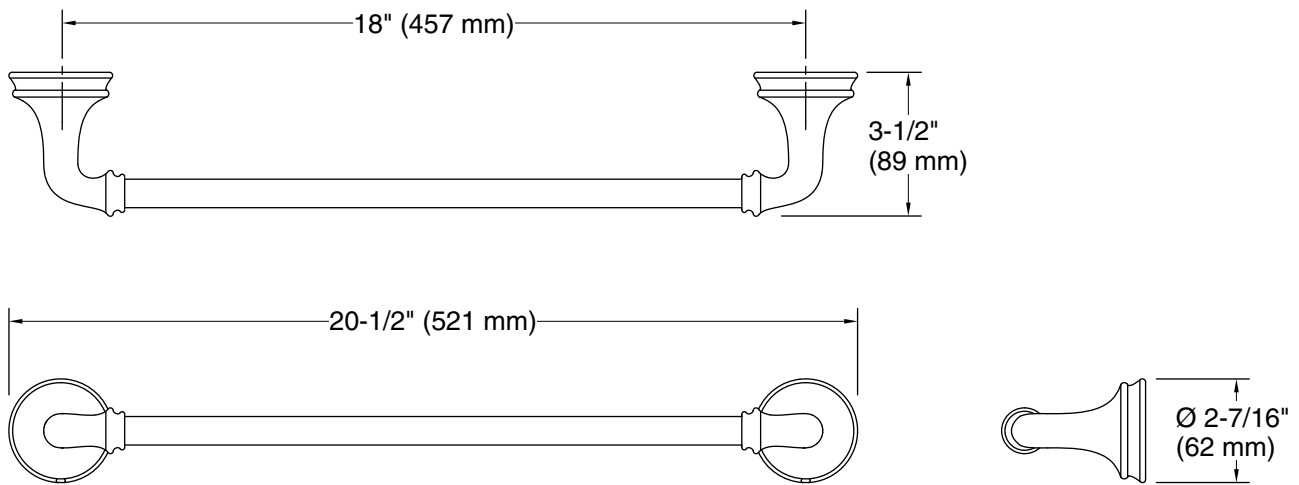

Technical Information

All product dimensions are nominal.

Material: Zinc

Notes

Install this product according to the installation instructions.