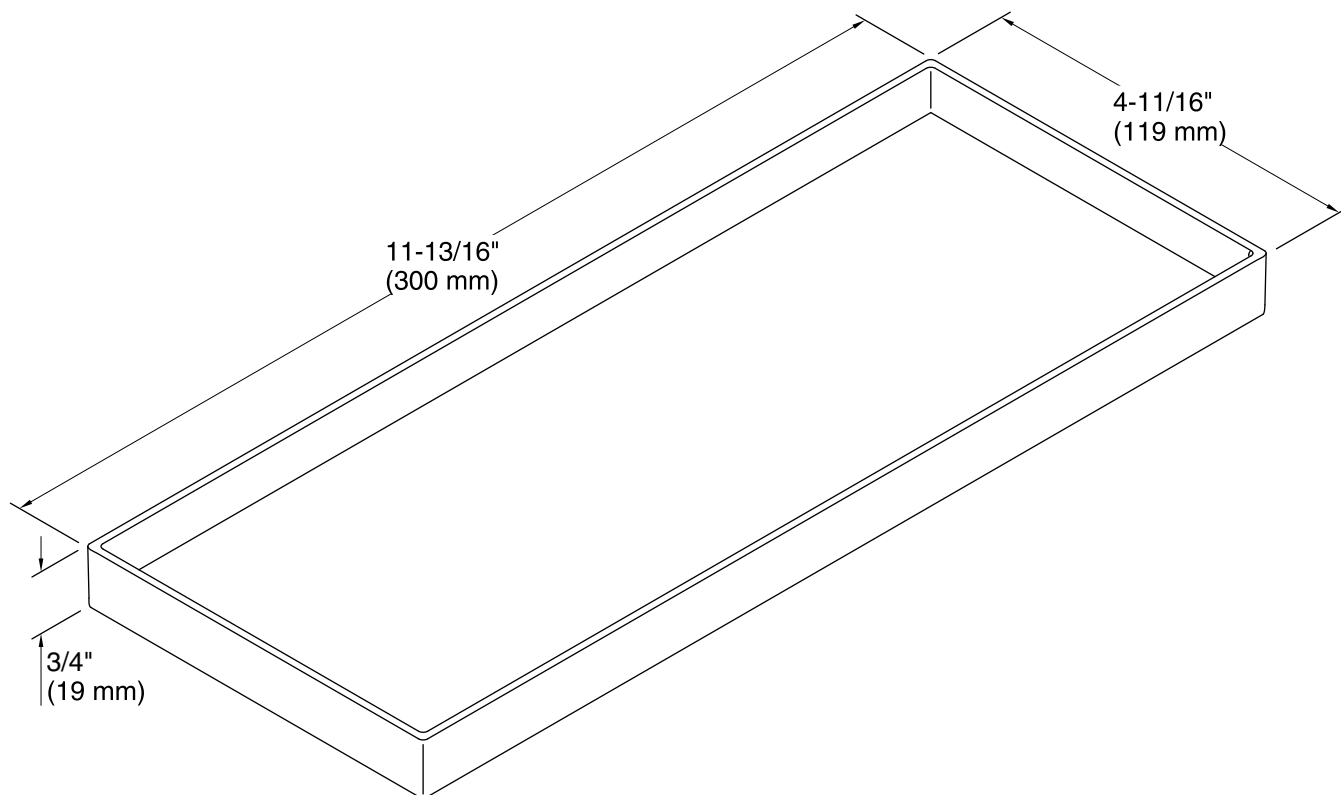

Features

- Tray with rim provides wall-mounted shelf storage for bath items.
- Fits securely on Draft frames, hotelier, and toilet tissue holder (sold separately).
- Pair with other Draft components including trays, containers, and hooks (sold separately).
- Durable composite material.
- Coordinates with other products in the Draft collection.

Technical Information

All product dimensions are nominal.

Material: Plastic, Silicone