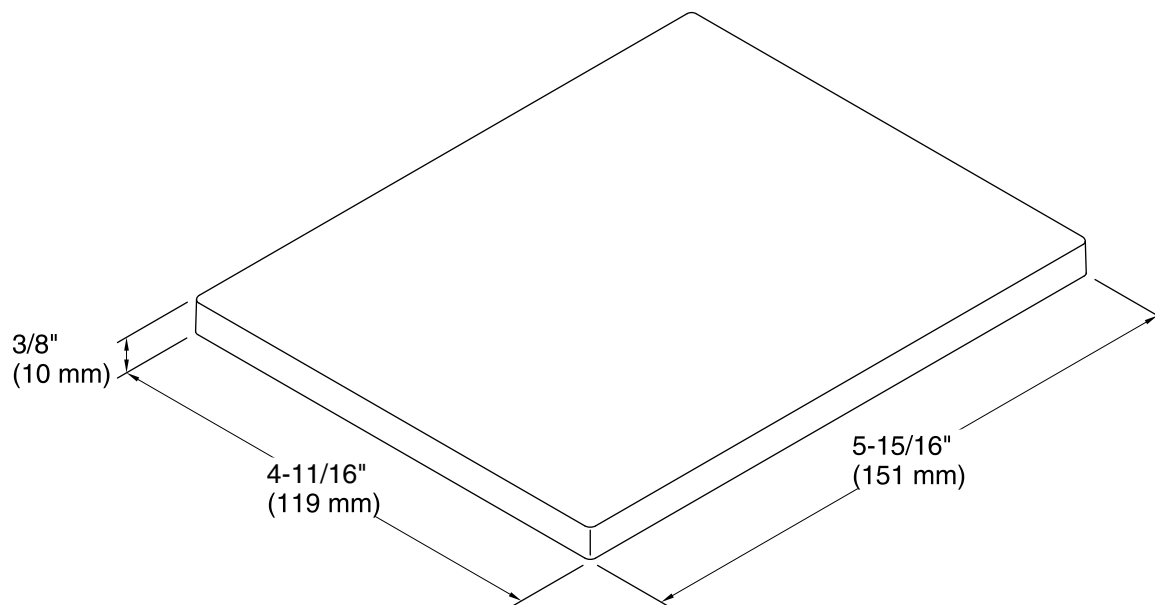

Features

- Flat tray provides wall-mounted shelf storage for bath essentials.
- Fits securely on Draft frames, hotelier, and toilet tissue holder (sold separately).
- Pair with other Draft components including trays, containers, and hooks (sold separately).
- Durable composite material.
- Coordinates with other products in the Draft collection.

Technical Information

All product dimensions are nominal.

Material: Plastic, Silicone