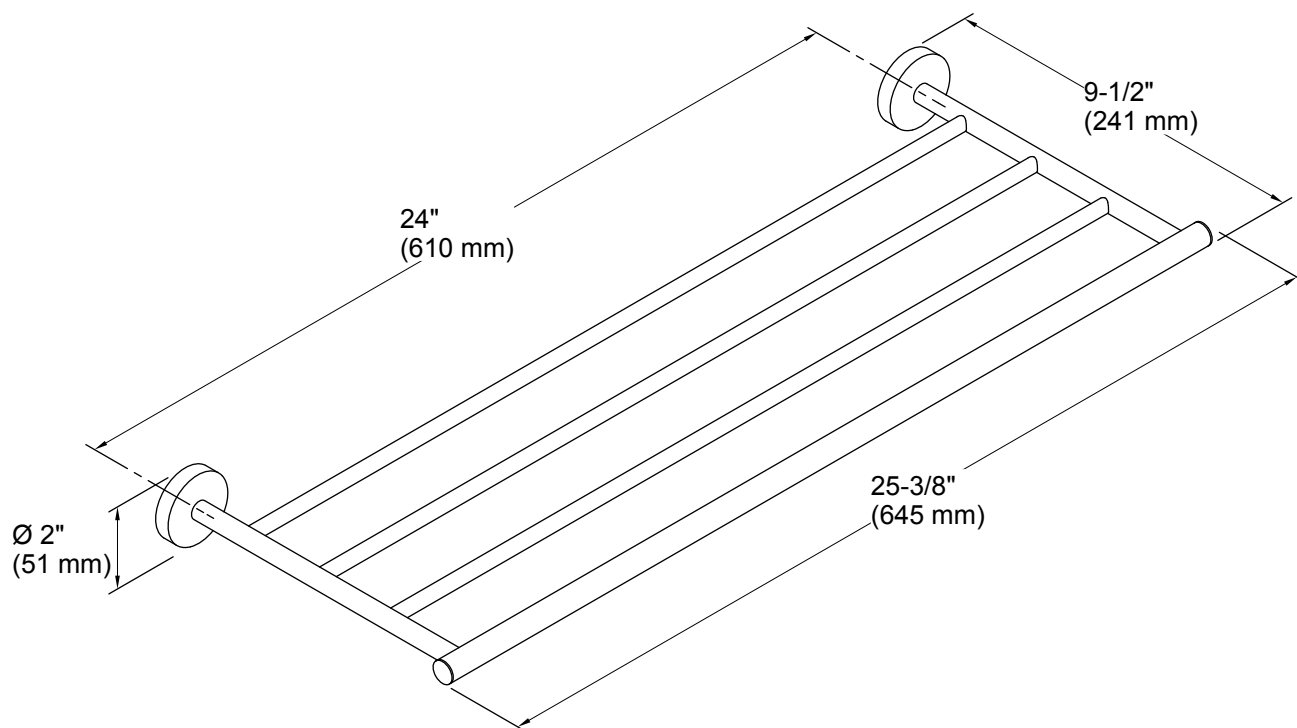

Features

- Coordinates with other items in the Elate collection.

Material

- Premium metal construction for durability.
- KOHLER finishes resist corrosion and tarnish.

Installation

- Installation hardware included.

Technical Information

All product dimensions are nominal.

Installation Type: Wall-mount

Material: Zinc

Notes

Install this product according to the installation instructions.

CAUTION: Risk of personal injury. Do not install these products in any area where they are likely to be used inadvertently as a grab bar or support bar. These products are not designed or intended for use as a grab bar or support bar.