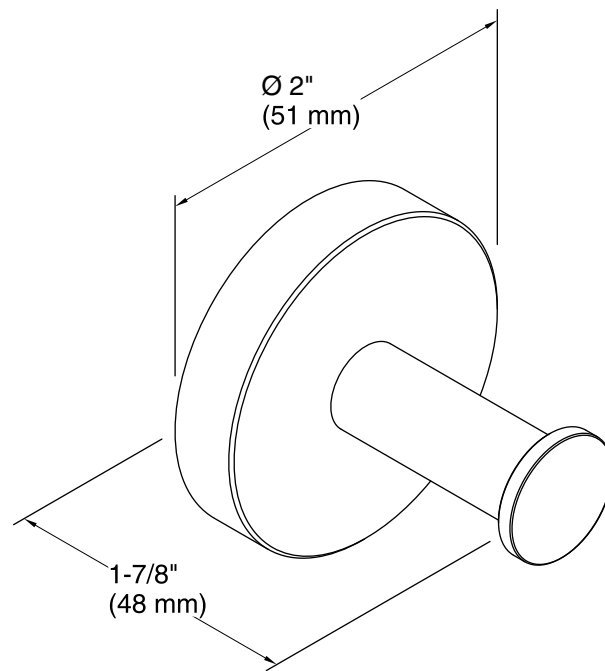

Features

- Coordinates with Elate faucets and accessories.

Material

- Premium metal construction for durability.
- KOHLER finishes resist corrosion and tarnish.

Installation

- Tools and installation template included.

Color	Code	Description
-------	------	-------------

CP Polished Chrome

BN Vibrant® Brushed Nickel

Technical Information

All product dimensions are nominal.

Material: Zinc, Brass

Notes

Install this product according to the installation instructions.