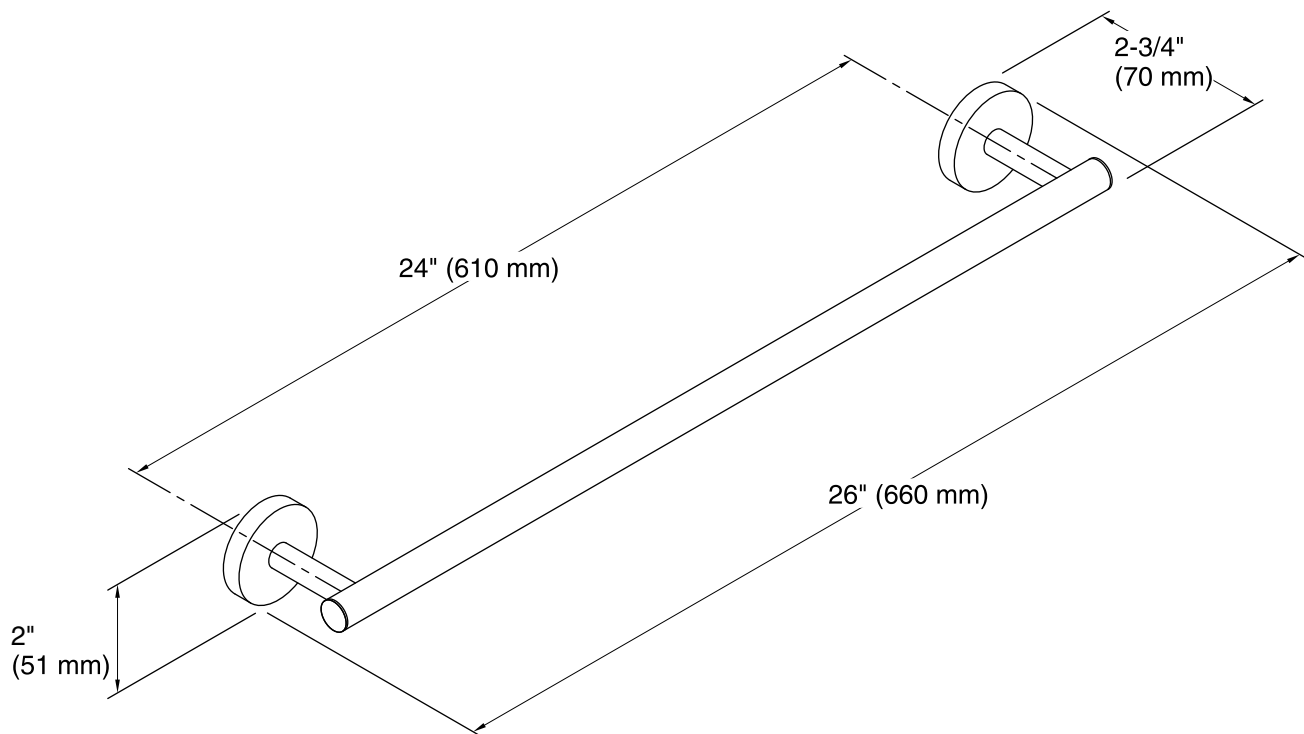

Features

- Coordinates with Elate faucets and accessories.

Material

- Premium metal construction for durability.
- KOHLER finishes resist corrosion and tarnish.

Installation

- Tools and installation template included.

Technical Information

All product dimensions are nominal.

Material: Zinc, Brass

Notes

Install this product according to the installation instructions.

CAUTION: Risk of personal injury. Do not install these products in any area where they are likely to be used inadvertently as a grab bar or support bar. These products are not designed or intended for use as a grab bar or support bar.