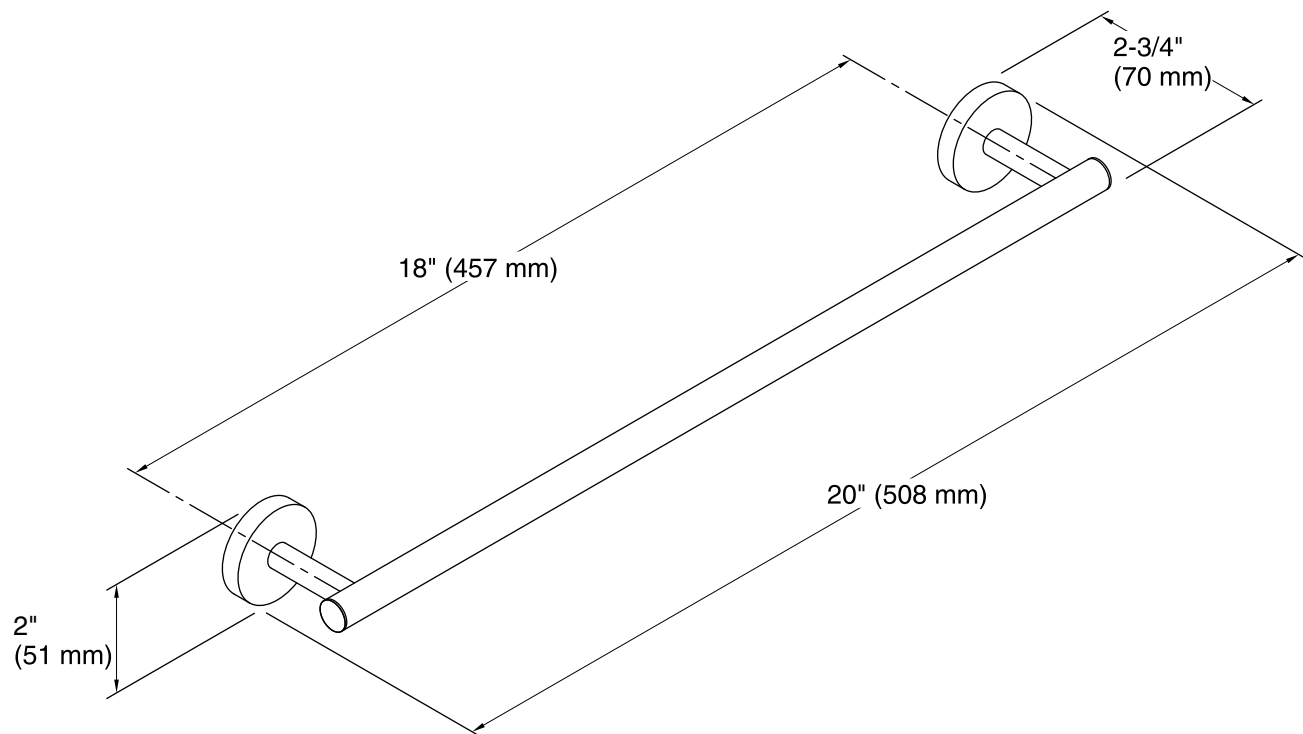

Technical Information

All product dimensions are nominal.

Material: Brass

Notes

Install this product according to the installation instructions.

CAUTION: Risk of personal injury. Do not install these products in any area where they are likely to be used inadvertently as a grab bar or support bar. These products are not designed or intended for use as a grab bar or support bar.