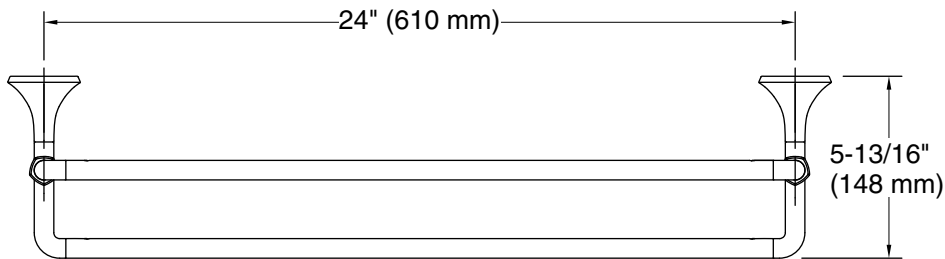

**Occasion™**  
24" double towel bar  
**K-27062**

**Technical Information**

All product dimensions are nominal.

Material: Zinc