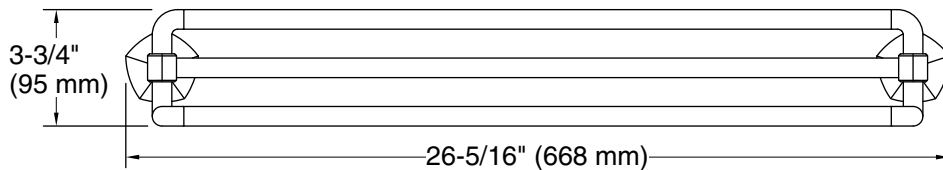

**Occasion™**  
24" double towel bar  
**K-27062**

**Technical Information**

All product dimensions are nominal.

Material: Zinc