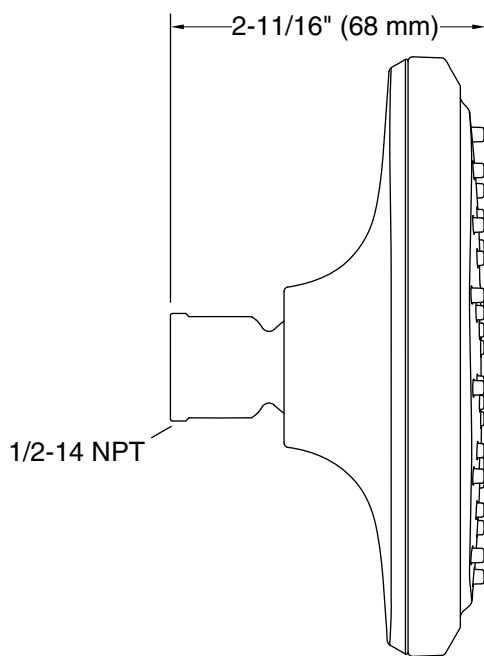

Features

- Single-function showerhead with 45-nozzle 5" (127 mm) diameter sprayface.
- Full Coverage with Katalyst technology delivers a drenching spray experience, ideal for rinsing shampoo from hair.
- Optimized sprayface for maximum performance.
- MasterClean™ sprayface features an easy-to-clean surface that withstands mineral buildup.
- 1.75 gpm (6.6 lpm) maximum flow rate at 80 psi (5.5 bar).
- Part of the Occasion bathroom faucet and accessory collection.
- Requires shower arm and flange (sold separately).

Installation

- 1/2 -14 NPT connection.

Recommended Products/Accessories

- K-72775 Shower Arm and Flange
- K-23723 Faucet cleaner

Codes/Standards

ASME A112.18.1/CSA B125.1
DOE - Energy Policy Act 1992
EPA WaterSense®
California Energy Commission (CEC)

KOHLER® Faucet Lifetime Limited Warranty

See website for detailed warranty information.

Technical Information

All product dimensions are nominal.

Showerhead/Body Spray:

Rated maximum flow: 1.75 gal/min (6.6 l/min)