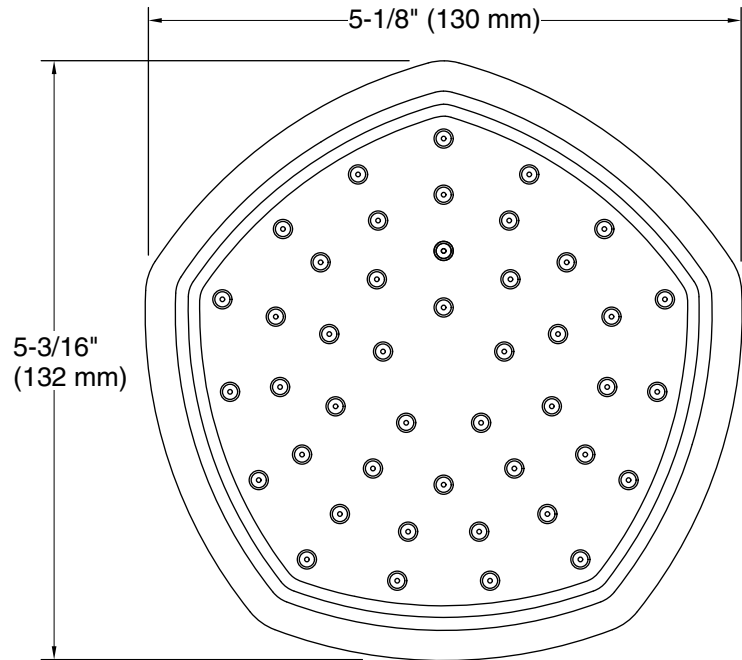

Features

- Single-function showerhead with 45-nozzle 5" (127 mm) diameter sprayface.
- Full Coverage with Katalyst technology delivers a drenching spray experience, ideal for rinsing shampoo from hair.
- Optimized sprayface for maximum performance.
- MasterClean™ sprayface features an easy-to-clean surface that withstands mineral buildup.
- 1.75 gpm (6.6 lpm) maximum flow rate at 80 psi (5.5 bar).
- Part of the Occasion bathroom faucet and accessory collection.
- Requires shower arm and flange (sold separately).

Installation

- 1/2 -14 NPT connection.

Recommended Products/Accessories

- K-72775 Shower Arm and Flange
- K-23723 Faucet cleaner

Codes/Standards

ASME A112.18.1/CSA B125.1
DOE - Energy Policy Act 1992
EPA WaterSense®
California Energy Commission (CEC)

KOHLER® Faucet Lifetime Limited Warranty

See website for detailed warranty information.

Technical Information

All product dimensions are nominal.

Showerhead/Body Spray:

Rated maximum flow: 1.75 gal/min (6.6 l/min)