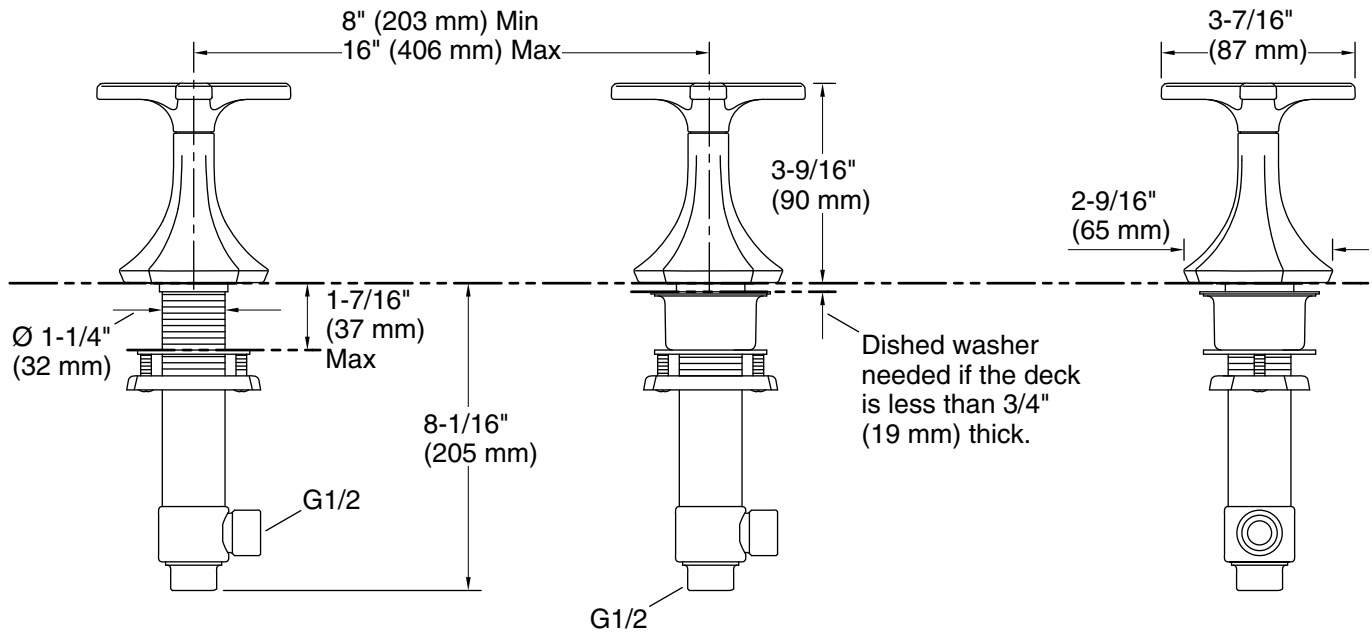

or

K-27017 Deck-mount bath spout with Straight design

Recommended Products/Accessories

- K-23723 Faucet cleaner
- K-27060 18" towel bar
- K-27061 24" towel bar
- K-27062 24" double towel bar
- K-27063 Towel ring
- K-27064 Vertical toilet paper holder
- K-27065 Pivoting toilet paper holder
- K-27069 Robe hook
- K-27128 Toilet paper holder with tray

Technical Information

All product dimensions are nominal.

Drain included: No

Notes

ADA, OBC, CSA B651 compliant when installed to the specific requirements of these regulations.