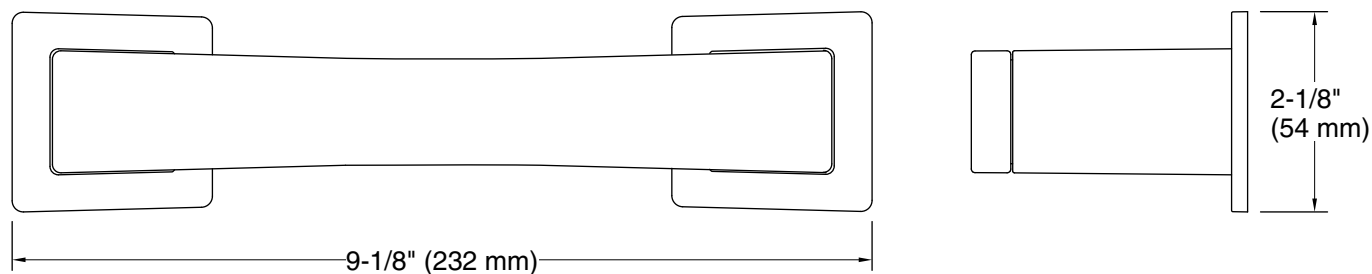

Recommended Products/Accessories

- K-31507-TA bath towel with Tatami weave, 30" x 58"
- K-31507-TE bath towel with Terry weave, 30" x 58"
- K-31507-TX bath towel with Textured weave, 30" x 58"

Codes/Standards

Technical Information

All product dimensions are nominal.

Installation Type: Wall-mount

Material: Zinc

Notes

Install this product according to the installation instructions.

CAUTION: Risk of personal injury. Do not install these products in any area where they are likely to be used inadvertently as a grab bar or support bar. These products are not designed or intended for use as a grab bar or support bar.