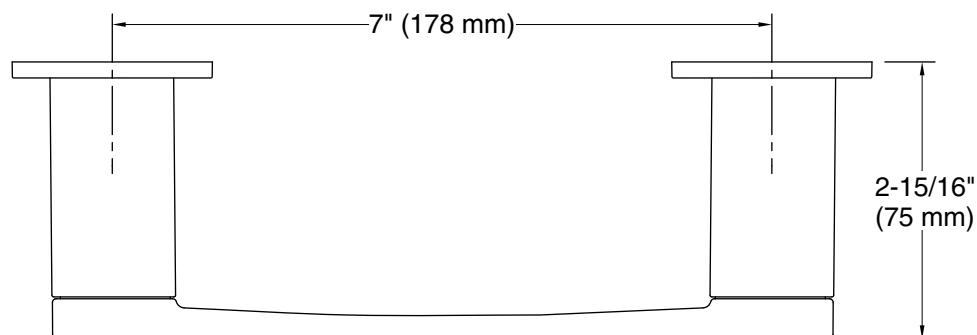

Honesty®
Toilet paper holder
K-26638

Features

- Coordinates with Honesty faucets and showering components to complete your bathroom.

Material

- Premium metal construction for durability and reliability.
- KOHLER finishes resist corrosion and tarnishing.

Technical Information

All product dimensions are nominal.

Installation Type: Wall-mount

Material: Zinc

Notes

Install this product according to the installation instructions.

CAUTION: Risk of personal injury. Do not install these products in any area where they are likely to be used inadvertently as a grab bar or support bar. These products are not designed or intended for use as a grab bar or support bar.