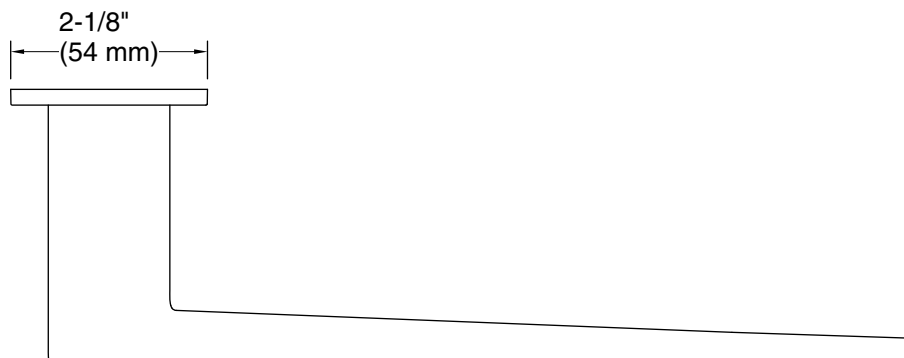

Technical Information

All product dimensions are nominal.

Installation Type: Wall-mount

Material: Zinc

Notes

Install this product according to the installation instructions.

CAUTION: Risk of personal injury. Do not install these products in any area where they are likely to be used inadvertently as a grab bar or support bar. These products are not designed or intended for use as a grab bar or support bar.