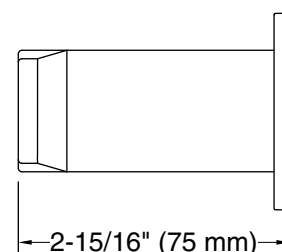

Technical Information

All product dimensions are nominal.

Installation Type: Wall-mount

Material: Zinc

Notes

Install this product according to the installation instructions.

CAUTION: Risk of personal injury. Do not install these products in any area where they are likely to be used inadvertently as a grab bar or support bar. These products are not designed or intended for use as a grab bar or support bar.