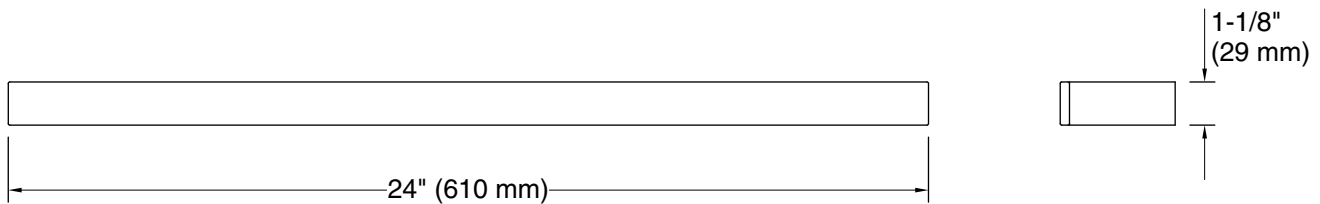

Features

- 24" (610 mm) bar
- Coordinates with contemporary-style KOHLER® faucets and showering components

Material

- Premium metal construction for durability and reliability
- KOHLER finishes resist corrosion and tarnishing

Installation

- Installation hardware and template included

Recommended Products/Accessories

- K-31506-TA bath sheet with Tatami weave, 35" x 70"
- K-31506-TE bath sheet with Terry weave, 35" x 70"
- K-31506-TX bath sheet with Textured weave, 35" x 70"
- K-23729 Stainless steel cleaner

Technical Information

All product dimensions are nominal.

Installation Type: Wall-mount

Material: Zinc, Stainless Steel

Notes

Install this product according to the installation instructions.

CAUTION: Risk of personal injury. Do not install these products in any area where they are likely to be used inadvertently as a grab bar or support bar. These products are not designed or intended for use as a grab bar or support bar.