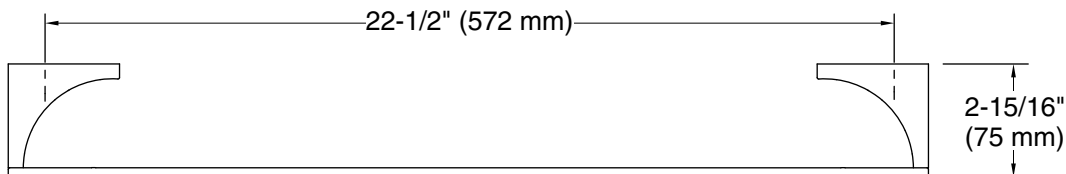

Features

- 24" (610 mm) bar
- Coordinates with contemporary-style KOHLER® faucets and showering components

Material

- Premium metal construction for durability and reliability
- KOHLER finishes resist corrosion and tarnishing

Technical Information

All product dimensions are nominal.

Installation Type: Wall-mount

Material: Zinc, Stainless Steel

Notes

Install this product according to the installation instructions.

CAUTION: Risk of personal injury. Do not install these products in any area where they are likely to be used inadvertently as a grab bar or support bar. These products are not designed or intended for use as a grab bar or support bar.