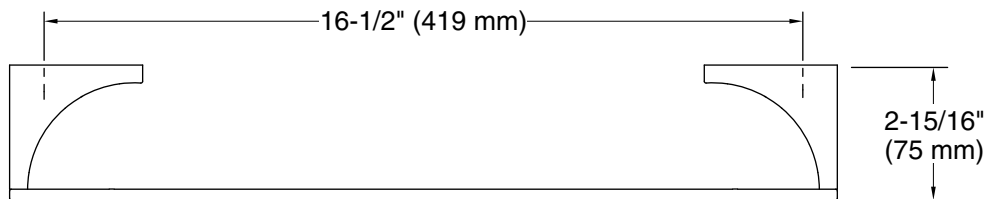

Features

- 18" (457 mm) bar
- Coordinates with contemporary-style KOHLER® faucets and showering components

Material

- Premium metal construction for durability and reliability
- KOHLER finishes resist corrosion and tarnishing

Technical Information

All product dimensions are nominal.

Installation Type: Wall-mount

Material: Zinc, Stainless Steel

Notes

Install this product according to the installation instructions.

CAUTION: Risk of personal injury. Do not install these products in any area where they are likely to be used inadvertently as a grab bar or support bar. These products are not designed or intended for use as a grab bar or support bar.