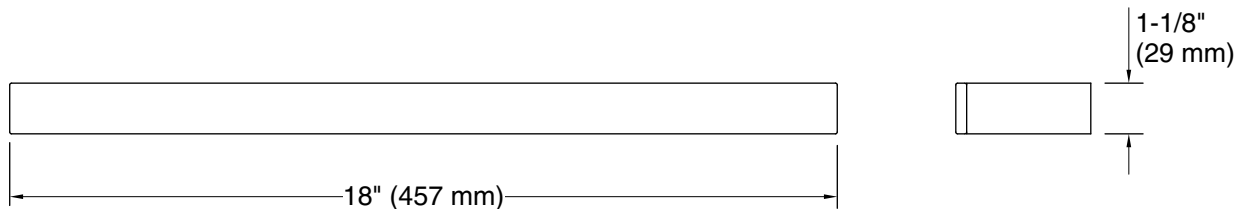

Features

- 18" (457 mm) bar
- Coordinates with contemporary-style KOHLER® faucets and showering components

Material

- Premium metal construction for durability and reliability
- KOHLER finishes resist corrosion and tarnishing

Technical Information

All product dimensions are nominal.

Installation Type: Wall-mount

Material: Zinc, Stainless Steel

Notes

Install this product according to the installation instructions.

CAUTION: Risk of personal injury. Do not install these products in any area where they are likely to be used inadvertently as a grab bar or support bar. These products are not designed or intended for use as a grab bar or support bar.