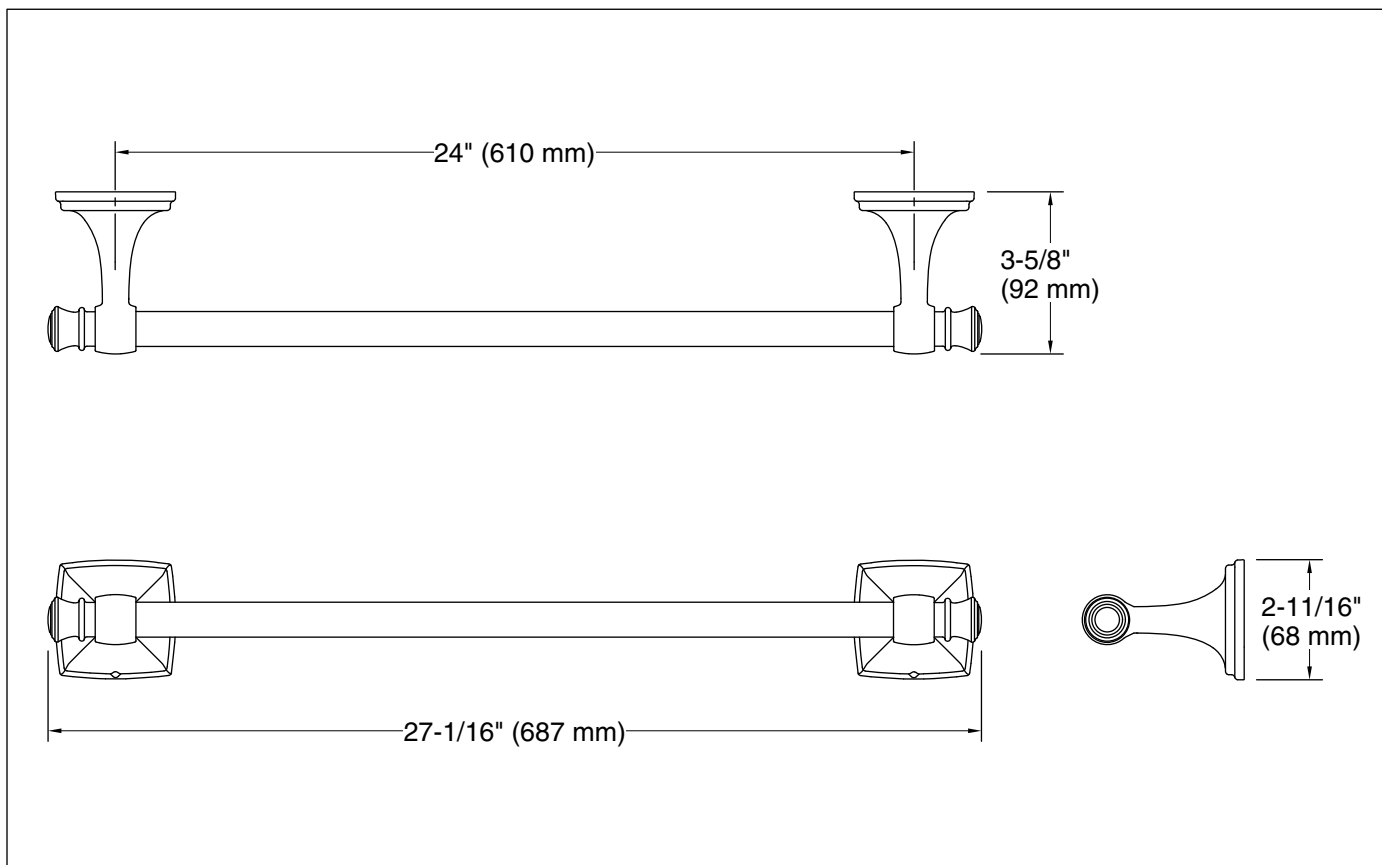

Features

- 24" (610 mm) bar.
- Coordinates with transitional-style KOHLER® faucets and showering components.

Material

- Premium metal construction for durability and reliability.
- KOHLER finishes resist corrosion and tarnishing.

Installation

- Installation hardware and template included.

Recommended Products/Accessories

- K-31506-TA bath sheet with Tatami weave, 35" x 70"
- K-31506-TE bath sheet with Terry weave, 35" x 70"
- K-31506-TX bath sheet with Textured weave, 35" x 70"
- K-23729 Stainless steel cleaner

Technical Information

All product dimensions are nominal.

Installation Type: Wall-mount

Material: Zinc, Stainless Steel

Notes

Install this product according to the installation instructions.

CAUTION: Risk of personal injury. Do not install these products in any area where they are likely to be used inadvertently as a grab bar or support bar. These products are not designed or intended for use as a grab bar or support bar.