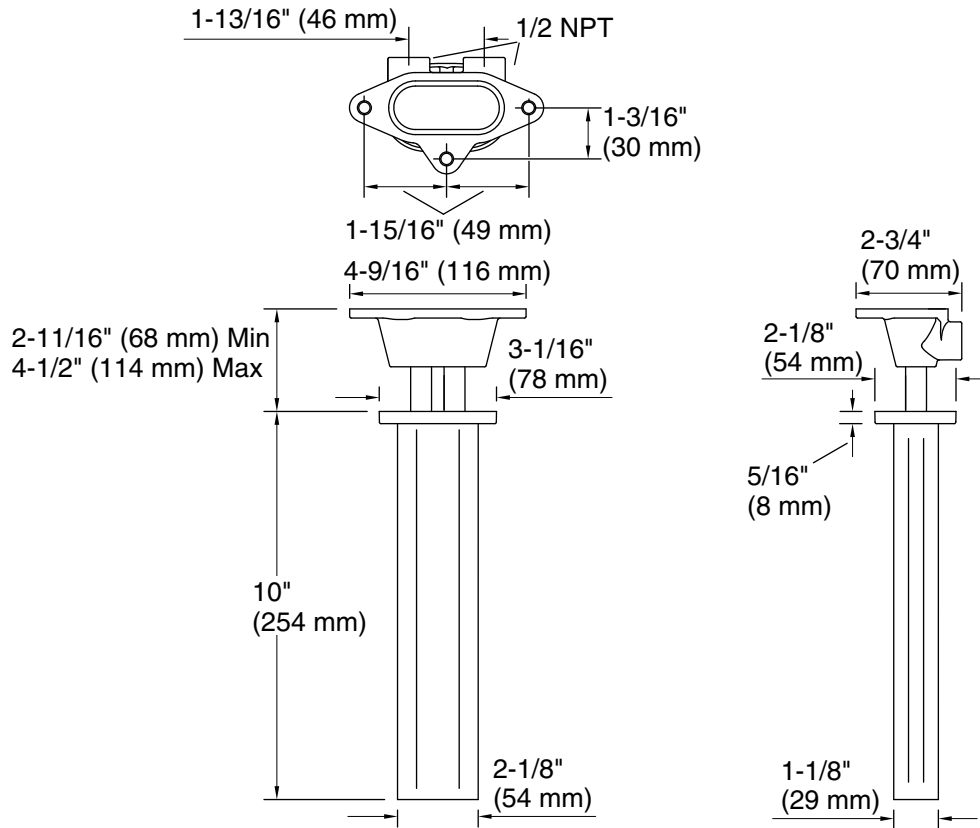

Features

- Compatible only with two-function rainheads.
- 10" (254 mm) rainhead arm.

Material

- Brass construction ensures durability and reliability.
- KOHLER finishes resist corrosion and tarnishing.

Installation

- 1/2-14 NPT inlet threads.
- Outlet connections slip-fit to rainhead.
- Ceiling-mount.

Required Products/Accessories

K-26295 Oval 12" two-function rainhead

or

K-26297 Oval 14" two-function rainhead, 2.5 gpm

Color	Code	Description
	CP	Polished Chrome
	BN	Vibrant® Brushed Nickel
	BL	Matte Black
	2MB	Vibrant® Brushed Moderne Brass

Technical Information

All product dimensions are nominal.