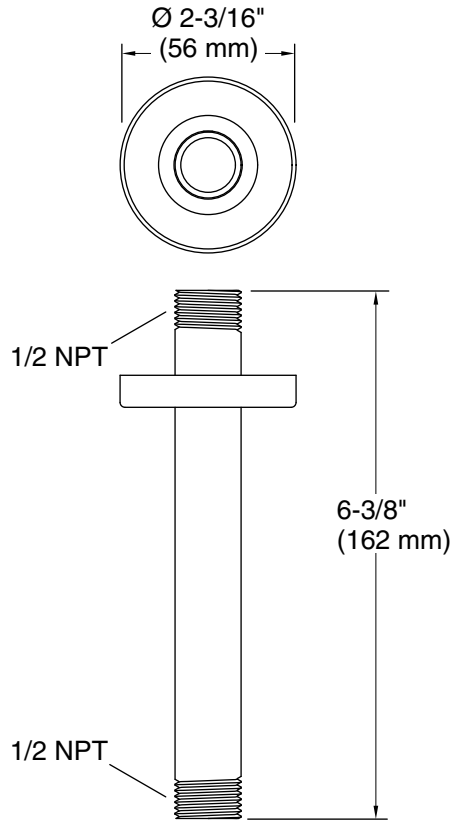

Technical Information

All product dimensions are nominal.