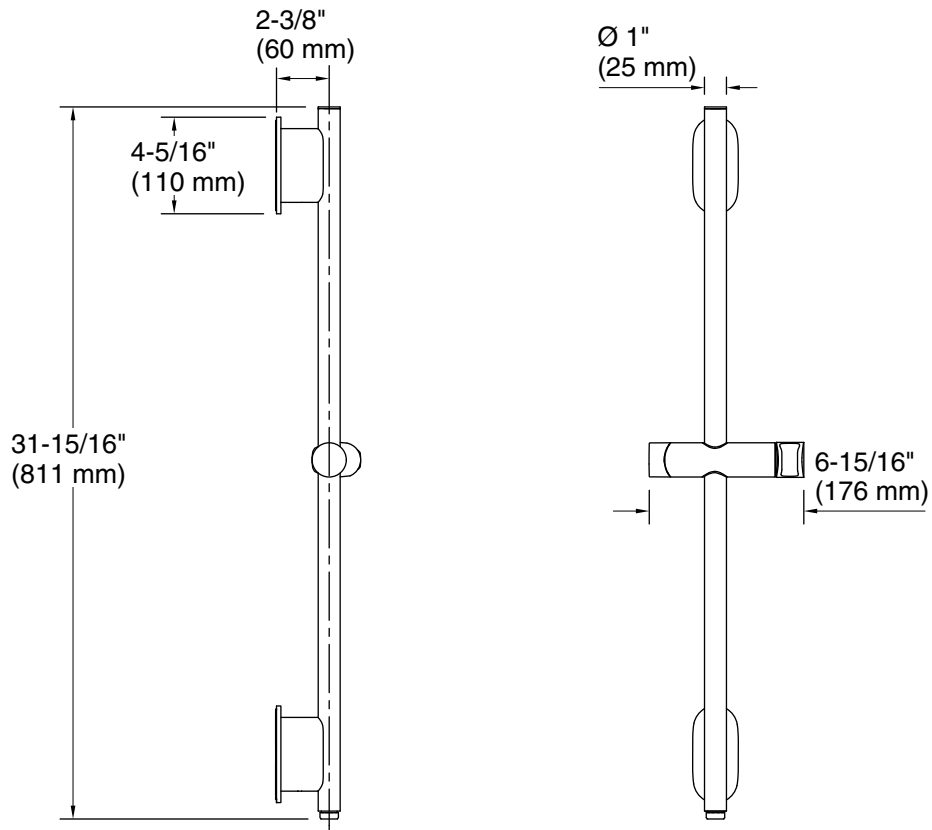

Technical Information

All product dimensions are nominal.

Drain included: No