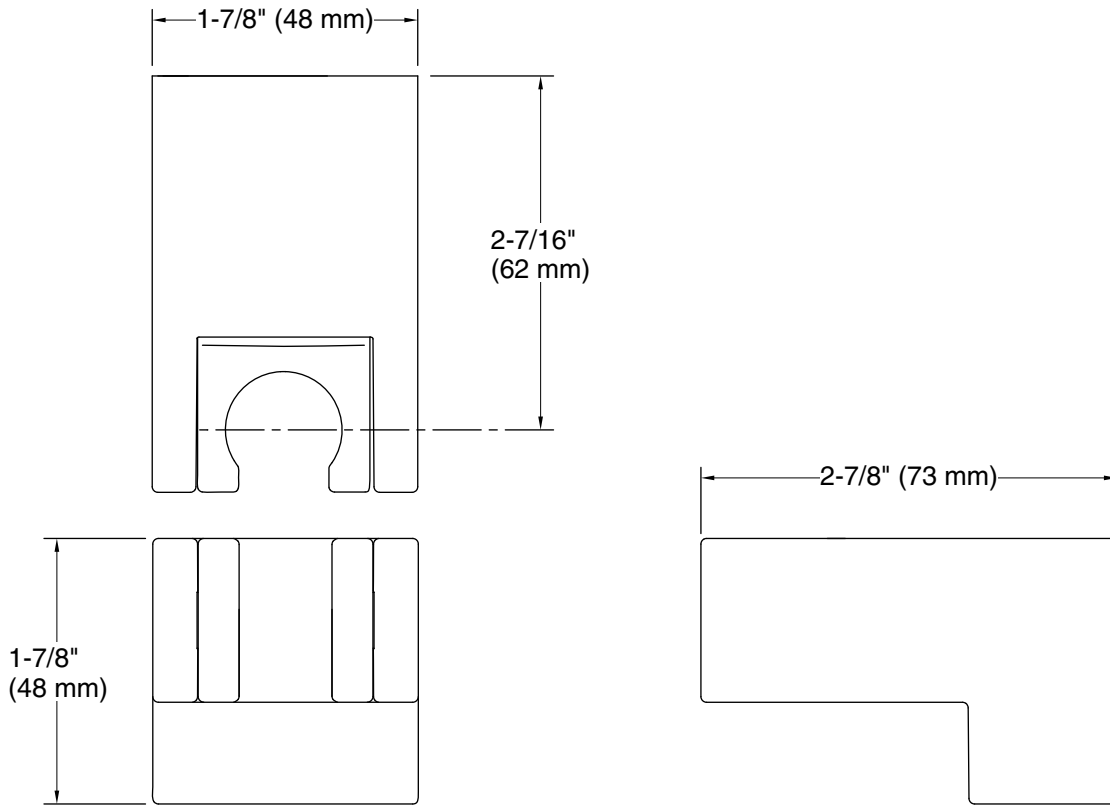

Technical Information

All product dimensions are nominal.

Drain included: No