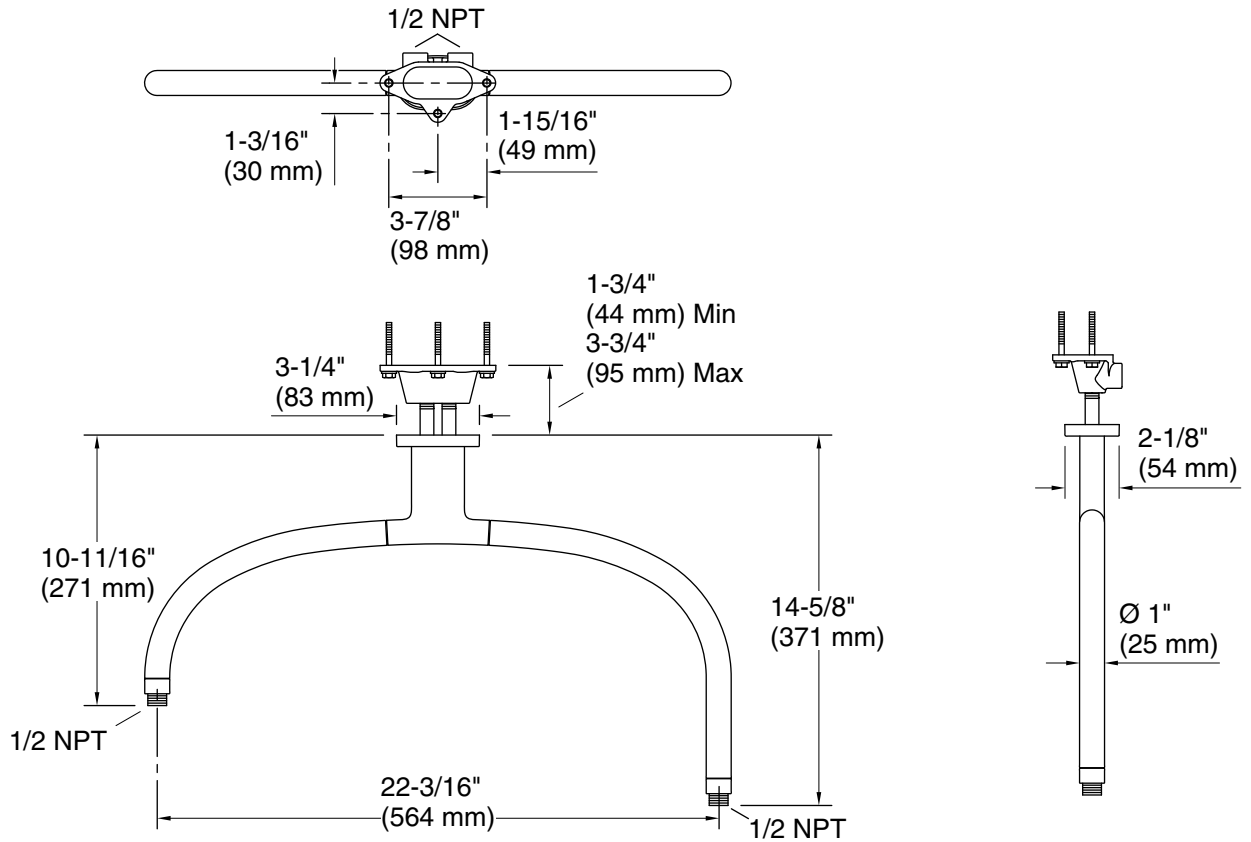

Technical Information

All product dimensions are nominal.