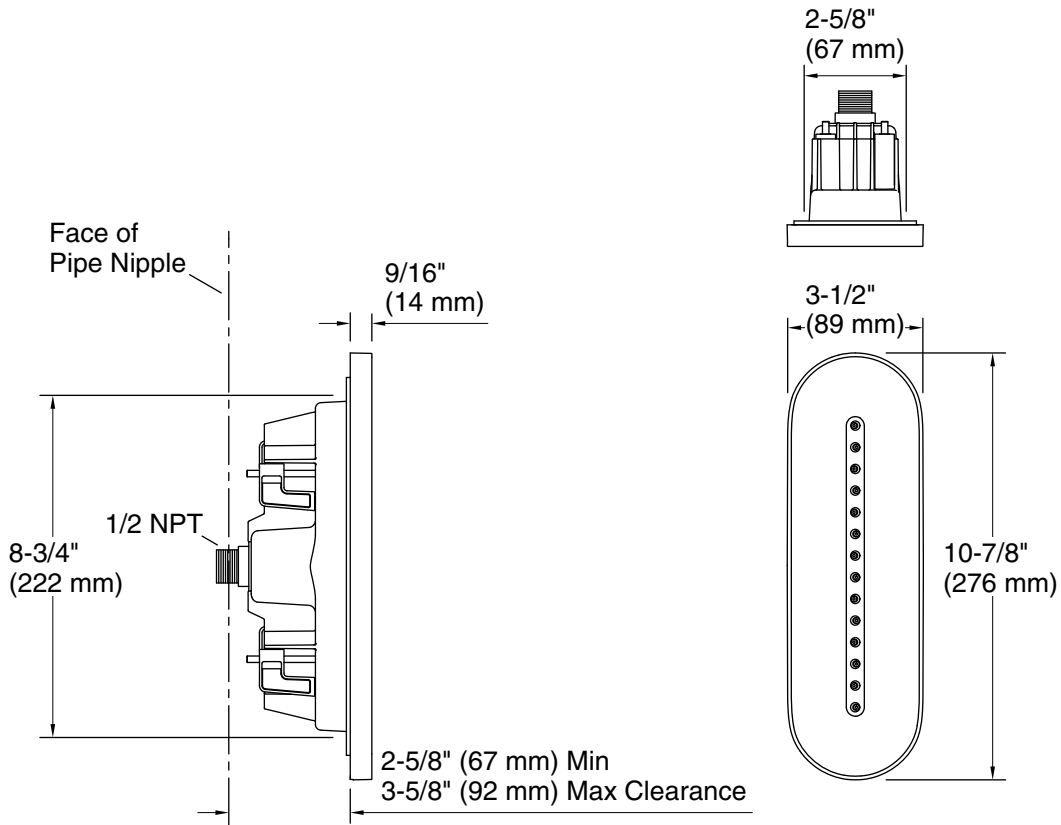

Features

- Oblong single-function linear body spray delivers 14 twirling Deep Massage streams, targeting sore muscles to ease away aches and pains.
- MasterClean™ sprayface features an easy-to-clean surface that withstands mineral buildup.
- Low-profile design complements any decor.
- 1.75 gpm (6.6 lpm) maximum flow rate at 45 psi (3.1 bar).
- ½" NPT connection.

Technical Information

All product dimensions are nominal.

Drain included: No

Notes

Install this product according to the installation instructions.