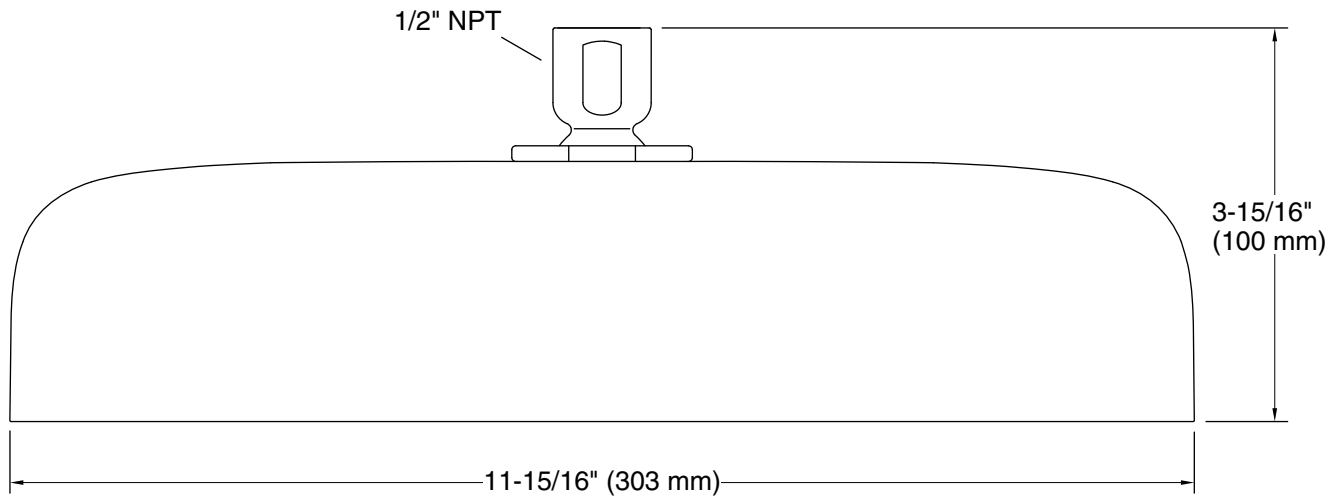

Technical Information

All product dimensions are nominal.

Showerhead/Body Spray:

Rated maximum flow: 1.75 gal/min (6.6 l/min)

Pressure: 80 psi (5.5 bar)

Notes

Install this product according to the installation instructions.