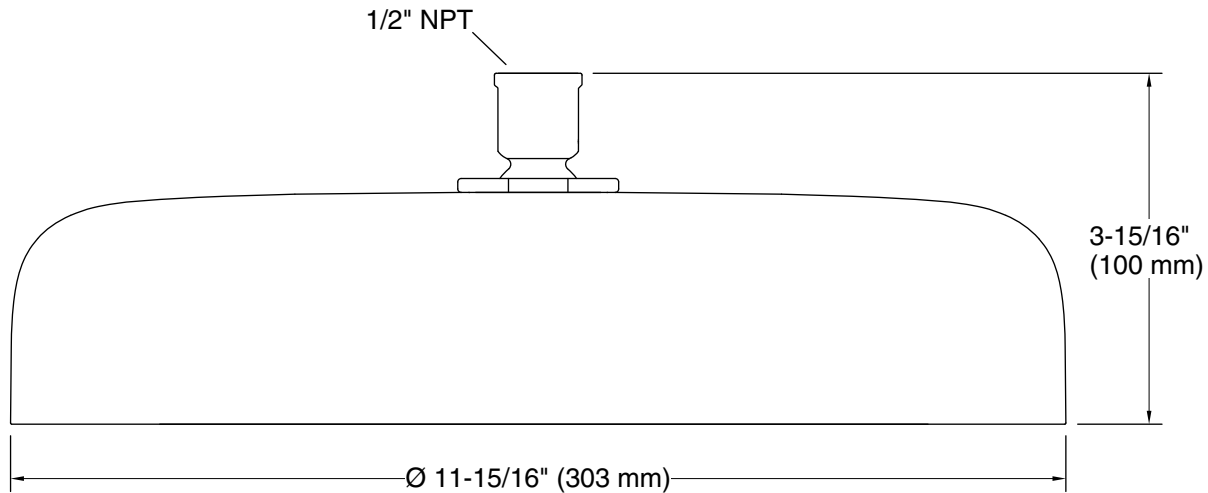

Technical Information

All product dimensions are nominal.

Showerhead/Body Spray:

Rated maximum flow: 2.5 gal/min (9.5 l/min)

Pressure: 80 psi (5.5 bar)