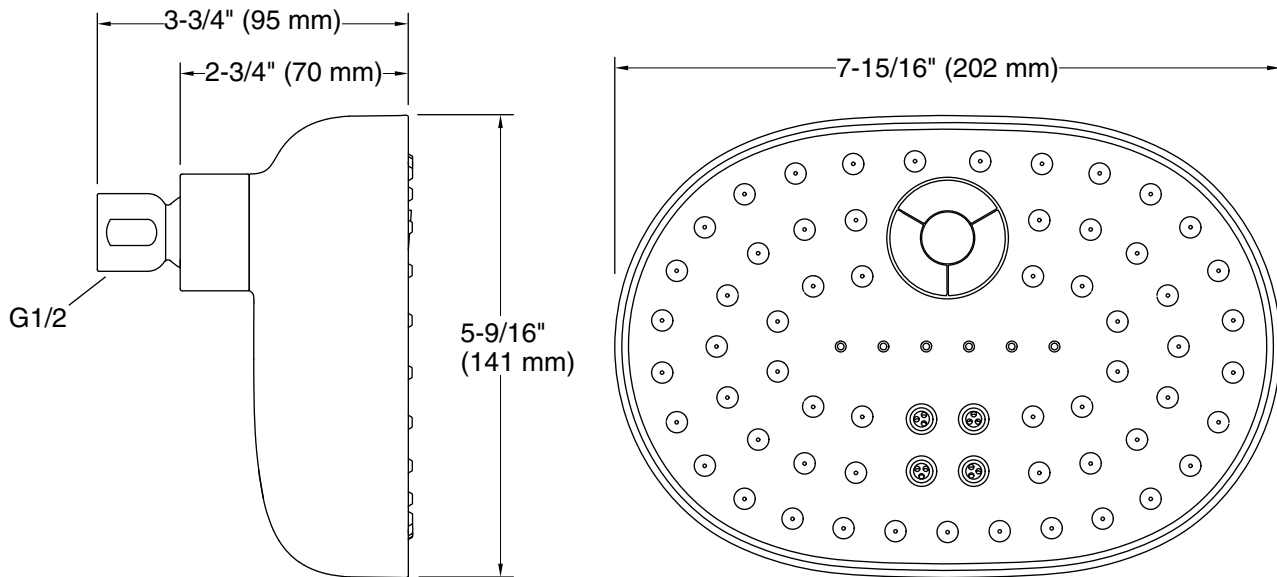

Installation

- 1/2 -14 NPT connection
- Wall-mount
- Shower arm and flange sold separately

Water Conservation & Rebates

- This product can help a building earn Water Efficiency points in LEED® Green Building Rating System

Technical Information

All product dimensions are nominal.

Showerhead/Body Spray:

Rated maximum flow: 1.75 gal/min (6.6 l/min)

flow:

Pressure: 80 psi (5.5 bar)