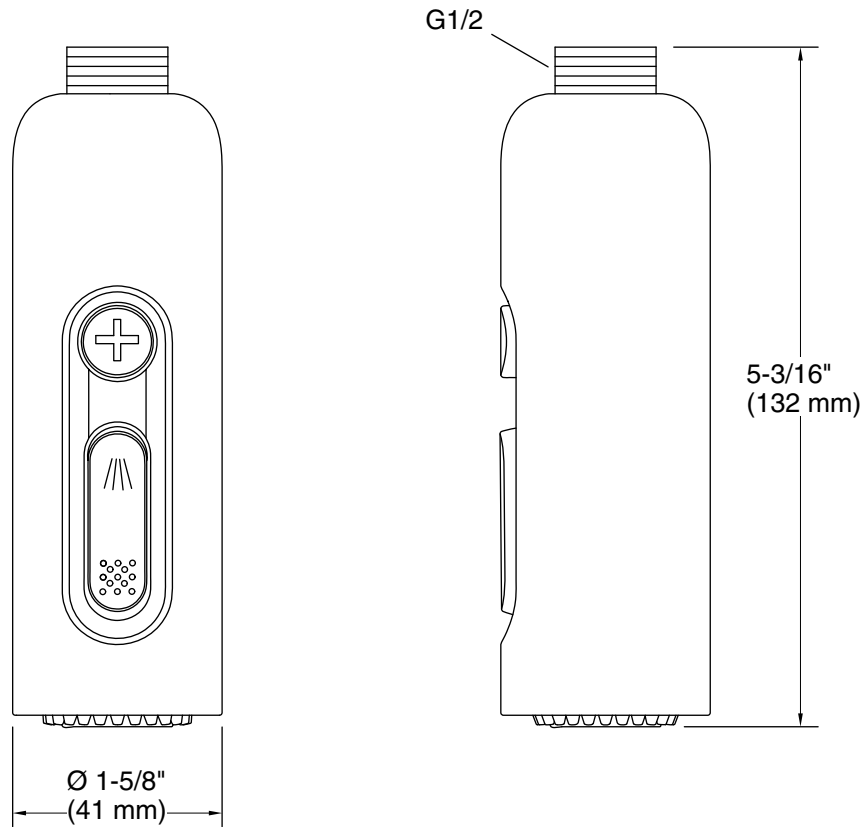

Features

- Multifunction handshower offers two spray options.
- Sweep® spray provides a wide massage stream of fine droplets with moderate pressure.
- Cloud spray experience restores with a thick cloud of silky, super-fine water droplets.
- MasterClean™ sprayface features an easy-to-clean surface that withstands mineral buildup.
- Optimized sprayface for maximum performance.
- 1.75 gpm (6.6 lpm) maximum flow rate at 45 psi (3.1 bar).

Material

- Premium material construction for durability and reliability.
- KOHLER finishes resist corrosion and tarnishing.

Installation

- G 1/2 inlet connection.
- Requires shower hose (sold separately).
- Requires wand handshower holder or ceiling-mount dual shower arm (sold separately).
- Not recommended for use with a standard handshower holder.

K-7394 6" ceiling-mount single-function rainhead arm & flange

Codes/Standards

ASME A112.18.1/CSA B125.1
DOE - Energy Policy Act 1992
EPA WaterSense®
California Energy Commission (CEC)

KOHLER® Faucet Lifetime Limited Warranty

See website for detailed warranty information.

Technical Information

All product dimensions are nominal.

Handshower:

Rated maximum flow: 1.75 gal/min (6.6 l/min)
Pressure: 45 psi (3.1 bar)