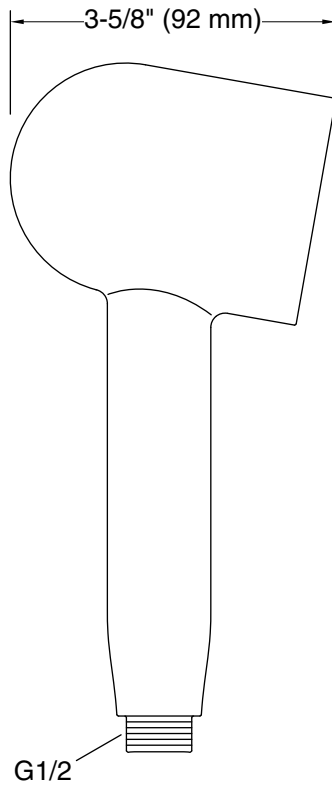

Technical Information

All product dimensions are nominal.

Handshower:

Rated maximum flow: 1.75 gal/min (6.6 l/min)
Pressure: 45 psi (3.1 bar)

Notes

For use with automatic compensating valves rated at 1.5 gal/min (5.7 l/min) or less.