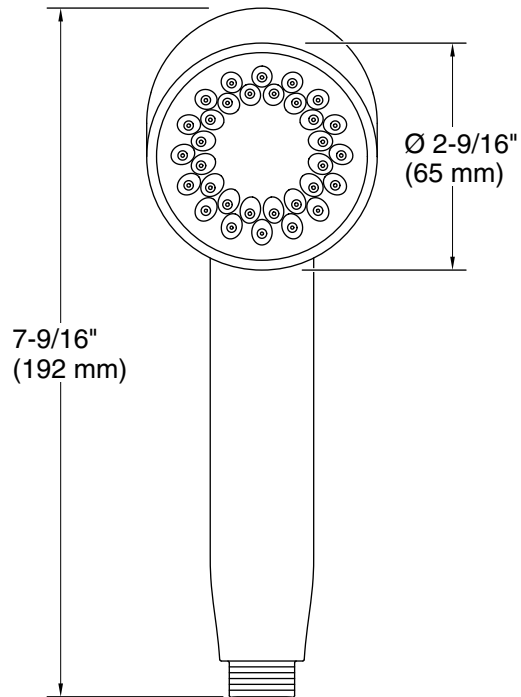

Features

- Single-function handshower delivers a full, consistent spray, regardless of water pressure.
- Infinity provides three spray experiences in one: strong-rinsing (top), massaging (middle), and broad coverage (lower).
- MasterClean™ sprayface features an easy-to-clean surface that withstands mineral buildup.
- Optimized sprayface for maximum performance.
- 1.75 gpm (6.6 lpm) maximum handshower flow rate at 45 psi (3.1 bar).
- G 1/2 connection.

Water Conservation & Rebates

- This product can help a building earn Water Efficiency points in LEED® Green Building Rating System.

Recommended Products/Accessories

- K-9514 60" Shower Hose
- K-8593 72" Shower Hose
- K-26309 Wall-mount handshower holder
- K-26310 Handshower holder with supply elbow & check valve
- K-26312 31½" slidebar
- K-26313 39" slidebar
- K-26314 31½" (800 mm) slidebar with integrated water supply
- K-23723 Faucet cleaner

Technical Information

All product dimensions are nominal.

Handshower:

Rated maximum flow: 1.75 gal/min (6.6 l/min)
Pressure: 45 psi (3.1 bar)

Notes

For use with automatic compensating valves rated at 1.5 gal/min (5.7 l/min) or less.