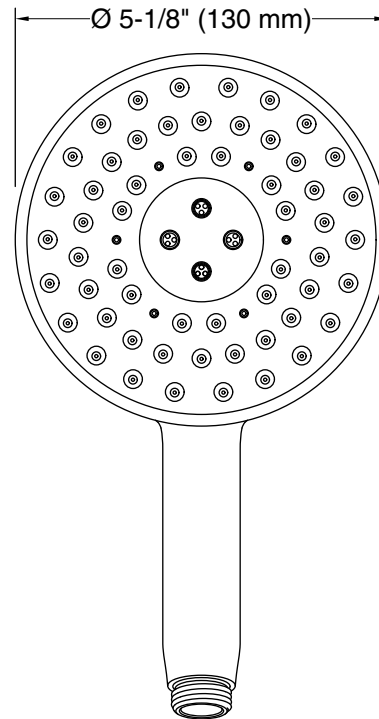

Technical Information

All product dimensions are nominal.

Handshower:

Rated maximum flow: 2.5 gal/min (9.5 l/min)
Pressure: 80 psi (5.5 bar)

Notes

For use with automatic compensating valves rated at 1.5 gal/min (5.7 l/min) or less.