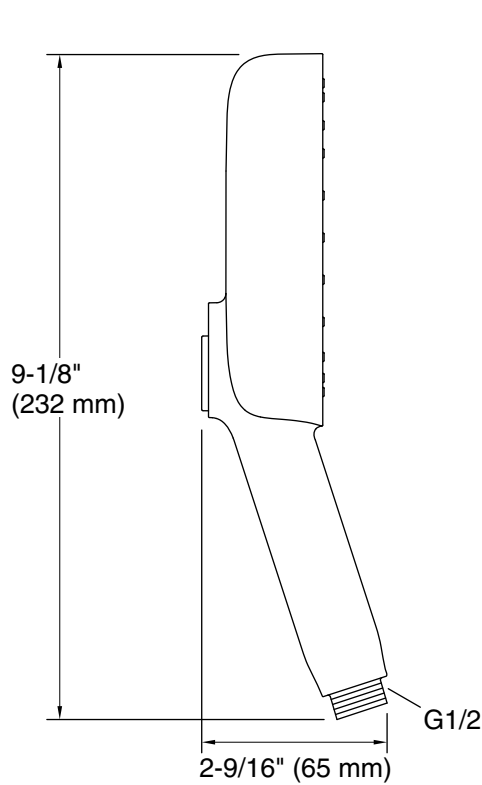

Technical Information

All product dimensions are nominal.

Handshower:

Rated maximum flow: 2.5 gal/min (9.5 l/min)
Pressure: 80 psi (5.5 bar)

Notes

For use with automatic compensating valves rated at 1.5 gal/min (5.7 l/min) or less.