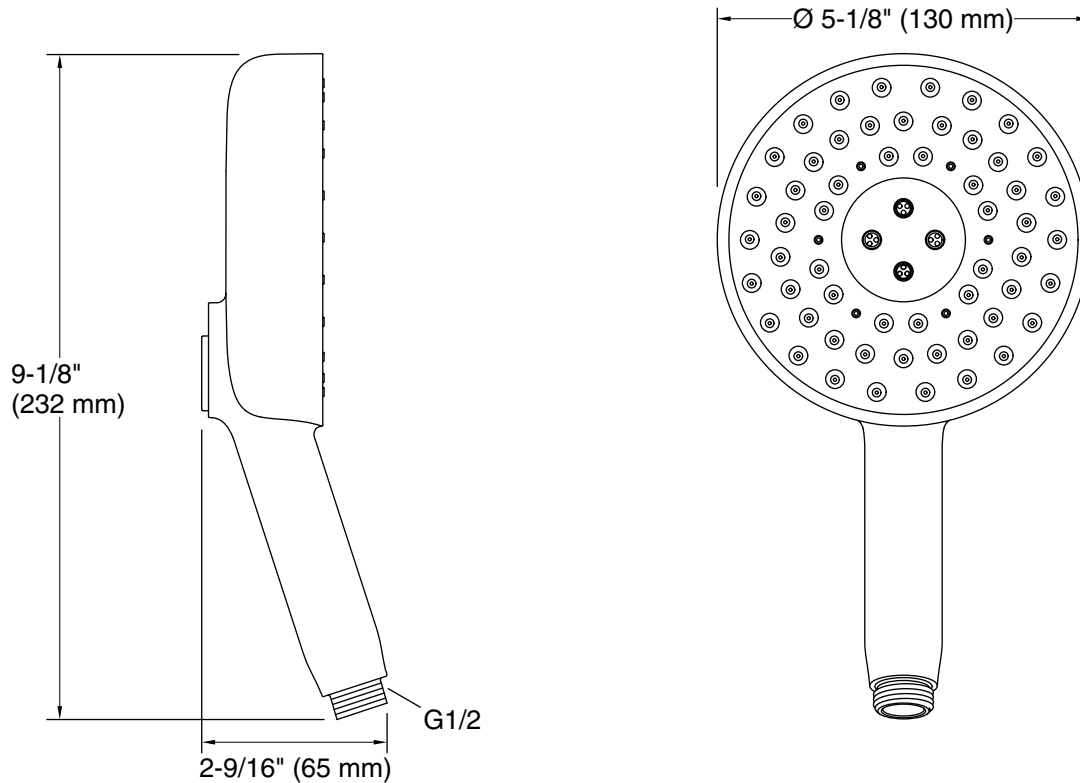

### Installation

- G 1/2 inlet connection.
- Requires shower hose (sold separately).
- Bracket or slidebar required for wall-mount installation.
- Deck-mount holder required for deck-mount installation.

### Recommended Products/Accessories

- K-9514 60" Shower Hose
- K-8593 72" Shower Hose
- K-26309 Wall-mount handshower holder
- K-26310 Handshower holder with supply elbow & check valve
- K-26312 31½" slidebar
- K-26313 39" slidebar
- K-26314 31½" (800 mm) slidebar with integrated water supply
- K-23723 Faucet cleaner

### Technical Information

All product dimensions are nominal.