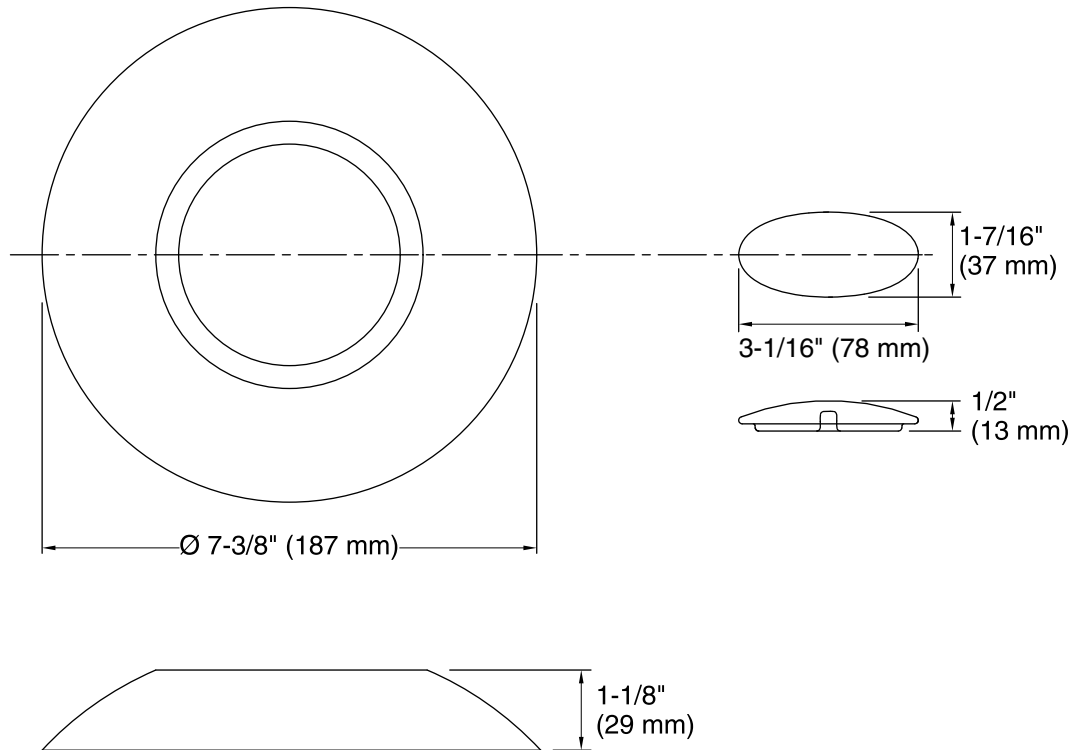

| | | |
|--|----|---------|
|  | 96 | Biscuit |
|--|----|---------|

Prairie Flowers™ Antique™
Bath Handle Insets and Dial Plate
K-262-WF

Technical Information

All product dimensions are nominal.

Material: Ceramic