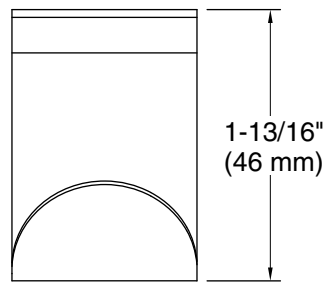

Technical Information

All product dimensions are nominal.

Installation Type: Wall-mount

Material: Stainless Steel