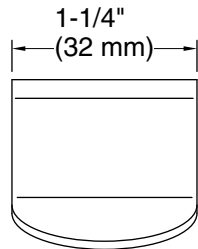

Technical Information

All product dimensions are nominal.

Installation Type: Wall-mount

Material: Stainless Steel