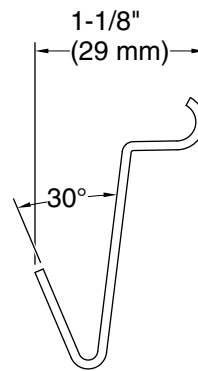

Technical Information

All product dimensions are nominal.

Installation Type: Wall-mount

Material: Stainless Steel