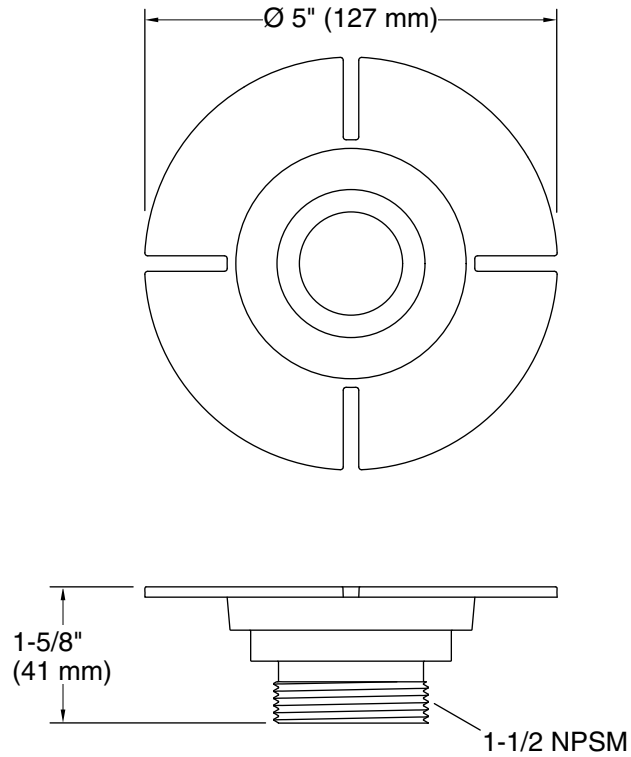

Technical Information

All product dimensions are nominal.

Drain included: No