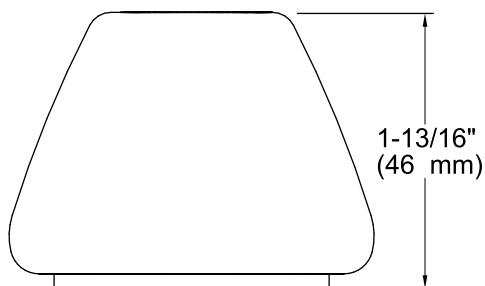

Color tiles intended for reference only.

Color	Code	Description
-------	------	-------------

	96	Biscuit
--	----	---------

Technical Information

All product dimensions are nominal.

Notes

Install this product according to the installation guide.