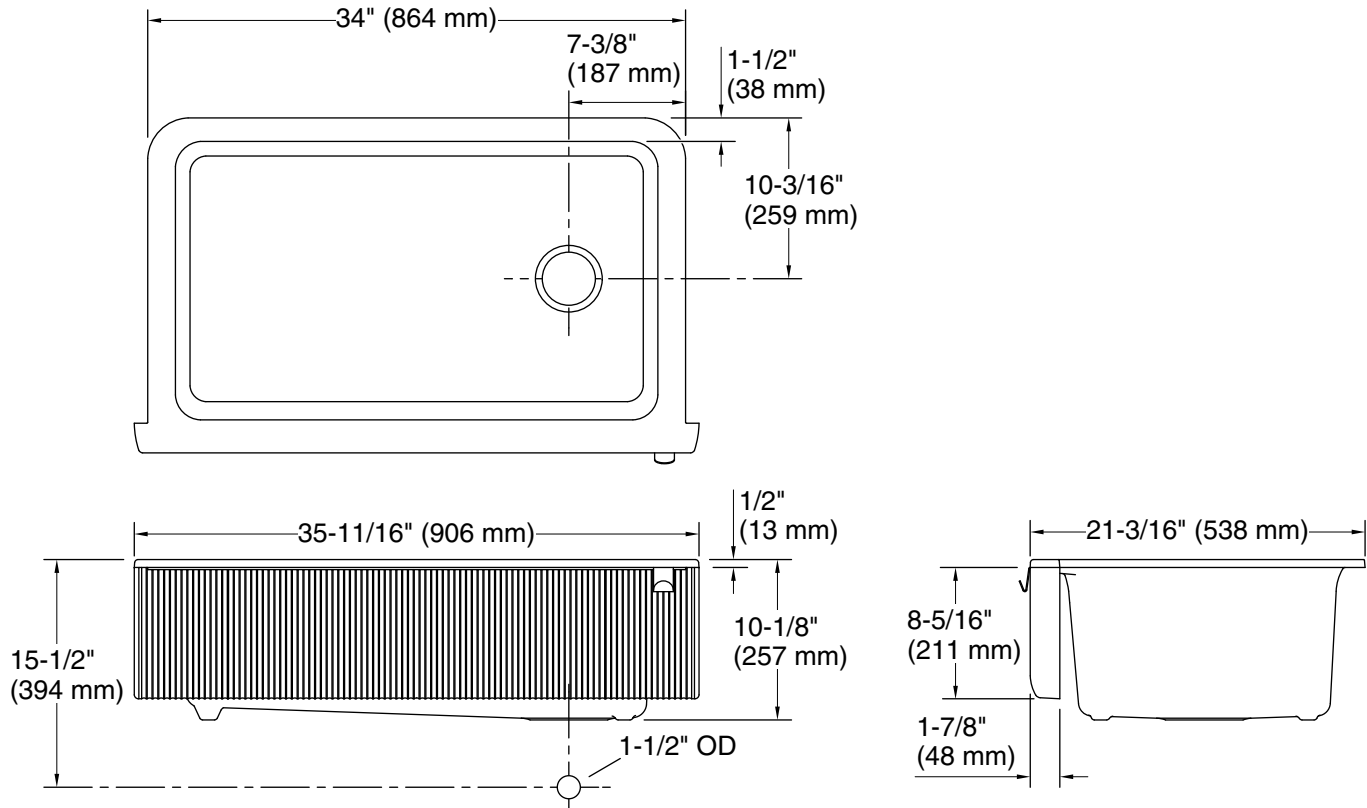

Technical Information

All product dimensions are nominal.

Bowl configuration:	Single
Installation:	Undermount
Min. base cabinet width:	36" (914 mm)
Bowl area (Only):	Length: 28-5/8" (726 mm) Width: 15-1/2" (394 mm) Bowl depth: 9-1/2" (241 mm) Water depth: 9-1/2" (241 mm)
Drain hole:	3-7/8" (98 mm)
Template:	Apron-front, 1400299-7, required, included

Notes

Install this product according to the installation instructions.