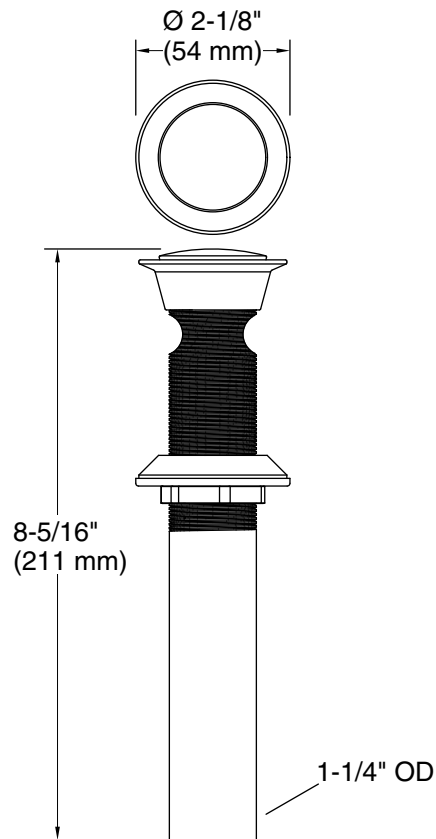

Technical Information

All product dimensions are nominal.

Drain included: Yes

Drain with overflow: Yes