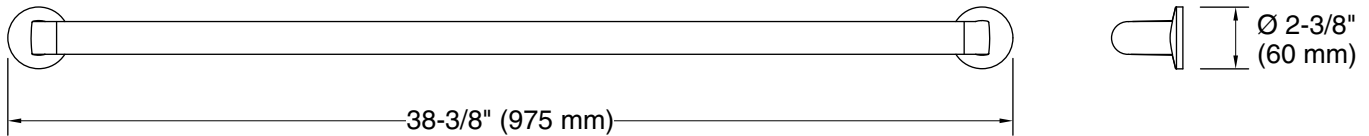

Features

- 36" (914 mm) bar.
- Provides minimum 300 lb. load capacity.
- Coordinates with other products in the Components collection.

Material

- Premium metal construction for durability and reliability.
- KOHLER finishes resist corrosion and tarnishing.

Technical Information

All product dimensions are nominal.

Installation Type: Wall-mount

Material: Zinc, Stainless Steel

Notes

Install this product according to the installation instructions.

WARNING: Risk of personal injury. The wall plates on the grab bar must be mounted to a brace between the wall studs. This will ensure that the weight of the user is adequately supported.