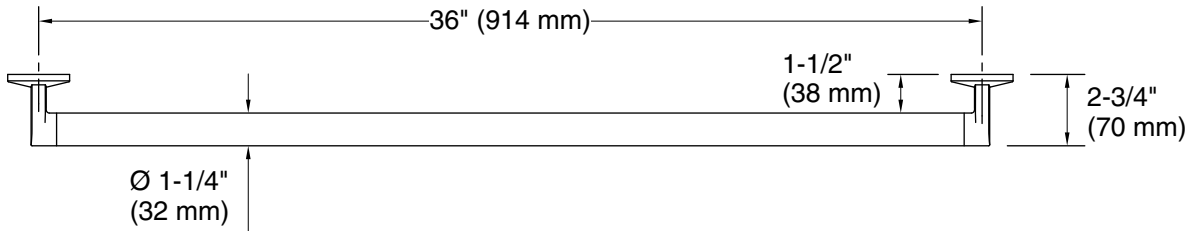

Features

- 36" (914 mm) bar.
- Provides minimum 300 lb. load capacity.
- Coordinates with other products in the Components collection.

Material

- Premium metal construction for durability and reliability.
- KOHLER finishes resist corrosion and tarnishing.

Technical Information

All product dimensions are nominal.

Installation Type: Wall-mount

Material: Zinc, Stainless Steel

Notes

Install this product according to the installation instructions.

WARNING: Risk of personal injury. The wall plates on the grab bar must be mounted to a brace between the wall studs. This will ensure that the weight of the user is adequately supported.