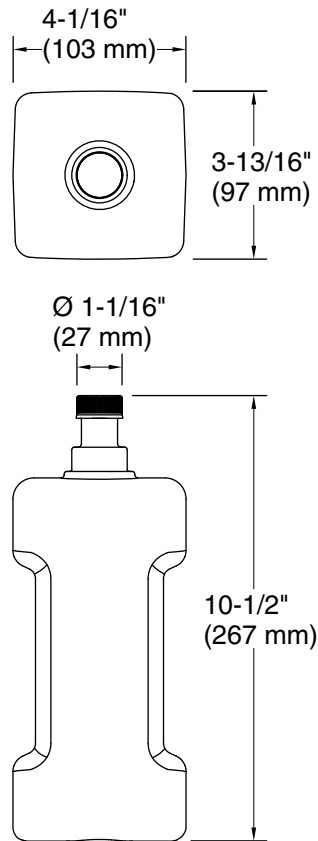

Codes/Standards

None Applicable

Returnable 45 Days after Purchase

See website for detailed warranty information.

Hollyhock-scented single-use foam soap refill – 1600 mL
K-24880

Technical Information

All product dimensions are nominal.

Material: Plastic