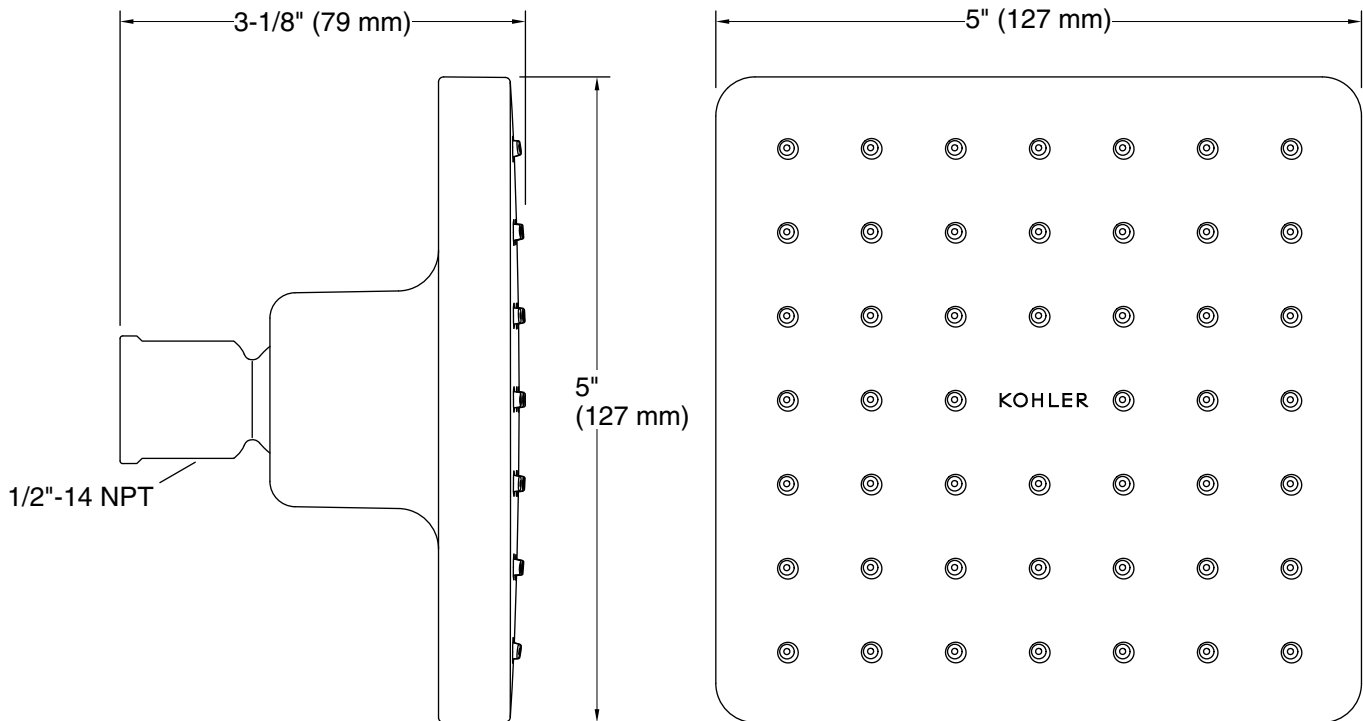

Features

- Single-function showerhead with 48 nozzle 5" (127 mm) diameter sprayface.
- Single-function showerhead with Katalyst® air-induction technology.
- Optimized sprayface for maximum performance.
- 2.5 gpm (9.5 lpm) maximum flow rate at 45 psi (3.1 bar).
- MasterClean™ sprayface features an easy-to-clean surface that withstands mineral buildup.
- 1/2" - 14 NPT connection.
- Coordinates with other products in the Parallel collection.

Color	Code	Description
	CP	Polished Chrome
	BN	Vibrant® Brushed Nickel
	BL	Matte Black

Technical Information

All product dimensions are nominal.

Drain included: No

Showerhead/Body Spray:

Rated maximum flow: 2.5 gal/min (9.5 l/min)