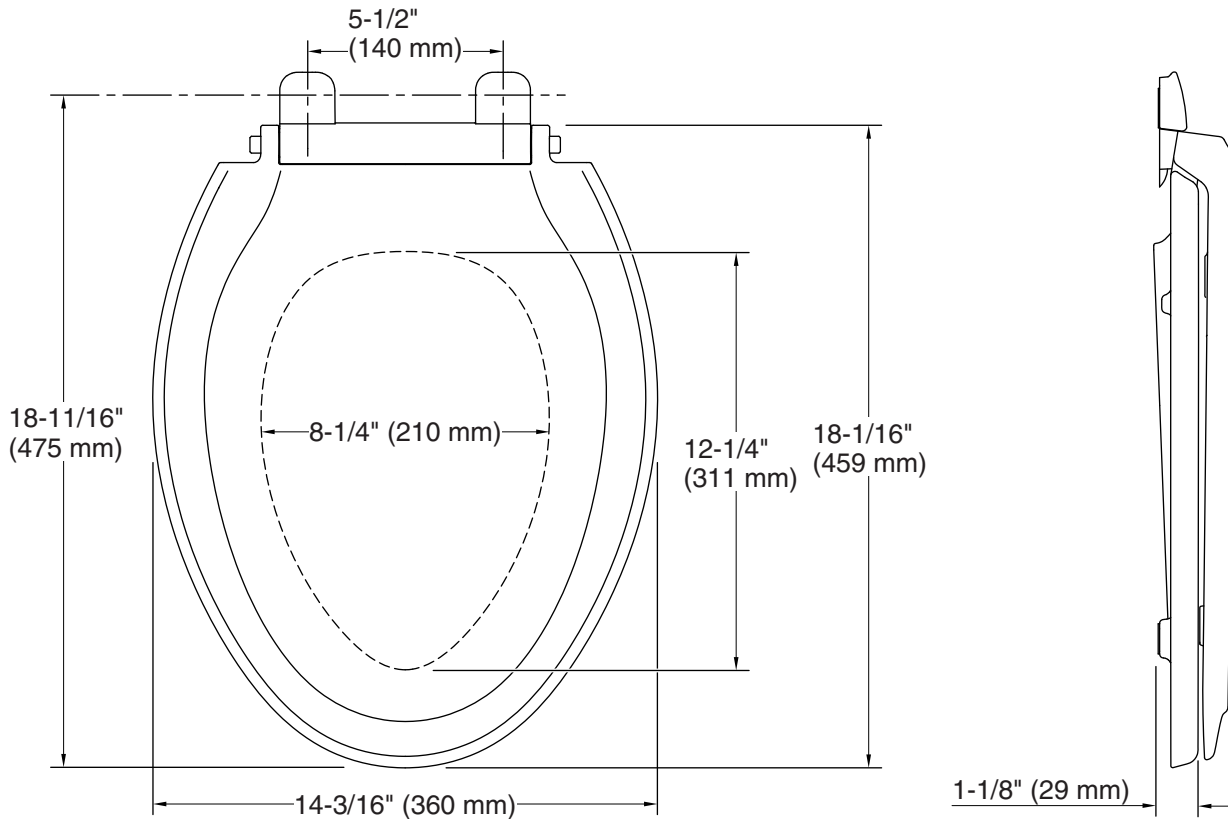

Rutledge®
Nightlight ReadyLatch® Quiet-Close™ elongated toilet
seat
K-24764-RL

Features

- Grip-Tight installation hardware makes it easy to fasten the seat – everything is done from above the bowl
- ReadyLatch® hinge provides a positive lock/unlock latch to securely hold seat in position, yet seat easily removes for cleaning or adjusting fit
- Quiet-Close™ elongated lid and seat prevents slamming
- Grip-Tight bumpers hold seat firmly in place
- Light intensity designed to provide enough light to see the toilet without disrupting nighttime vision
- Choose between three brightness levels: a soft glow or brighter illumination
- Dual LED lighting offers guiding light when lid is down and task light when lid is lifted
- Illumination cycle with automatic 10-hour nightlight
- Battery-operated - no electrical cords required
- Up to six months of battery life (uses 4 AA batteries, not included)
- Contoured seat for user comfort
- Color-matched plastic hinges

Color	Code	Description
-------	------	-------------

	0	White
---	---	-------

Rutledge®
Nightlight ReadyLatch® Quiet-Close™ elongated toilet
seat
K-24764-RL

Technical Information

All product dimensions are nominal.

- Seat shape type: Elongated
- Seat front type: Closed-front
- Seat-mounting holes: 5-1/2" (140 mm)