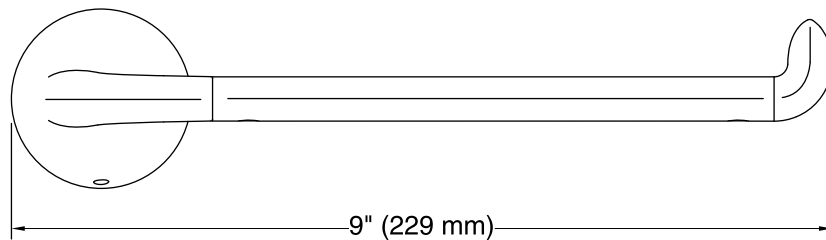

Features

- Coordinates with other Modern accessories.

Material

- Premium metal construction for durability.
- KOHLER finishes resist corrosion and tarnishing.

Recommended Products/Accessories

- K-31508-TA hand towel with Tatami weave, 18" x 30"
- K-31508-TE hand towel with Terry weave, 18" x 30"
- K-31508-TX hand towel with Textured weave, 18" x 30"

Color tiles intended for reference only.

Color	Code	Description
	CP	Polished Chrome
	BN	Vibrant® Brushed Nickel
	BL	Matte Black

Technical Information

All product dimensions are nominal.

Installation Type: Wall-mount