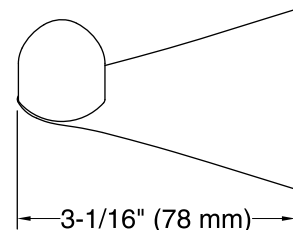

Color tiles intended for reference only.

Color	Code	Description
	CP	Polished Chrome
	BN	Vibrant® Brushed Nickel
	BL	Matte Black

Technical Information

All product dimensions are nominal.

Installation Type: Wall-mount