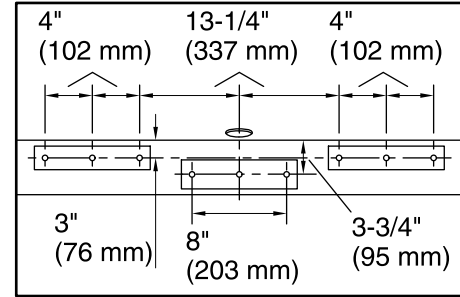

Available Colors/Finishes

Color tiles intended for reference only.

Color Code Description

	0	White
	96	Biscuit

No change in measurements if connected with drain illustrated. (K-37386)

□ Recommended Faucet Location

Recommended Faucet Hole Location

Technical Information

All product dimensions are nominal.

Installation:	Freestanding
Drain location:	Center
Basin area, bottom:	39-5/8" x 23-5/8" (1006 mm x 599 mm)
Basin area, top:	49-9/16" x 25-1/2" (1259 mm x 648 mm)
Weight:	170 lbs (77.1 kg)
Minimum floor load:	49.8 lbs/ft ² (243.1 kg/m ²)
Water depth:	16" (406 mm)
Water capacity:	60 gal (227.1 L)
Template:	Footprint, 1364288, not required, not included