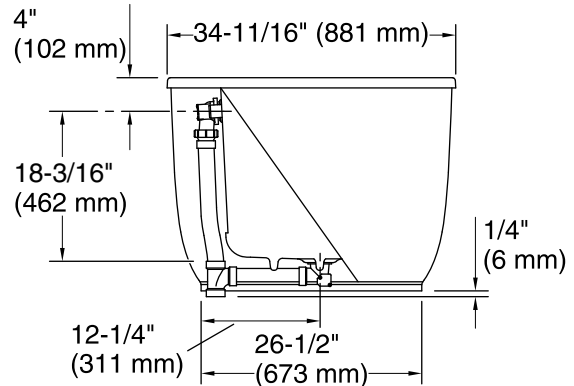

Available Colors/Finishes

Color tiles intended for reference only.

Color Code Description

	0	White
	96	Biscuit

No change in measurements if connected with drain illustrated. (K-37386)

□ Recommended Faucet Location

Recommended Faucet Hole Location

Technical Information

All product dimensions are nominal.

Installation:	Freestanding
Drain location:	Center
Basin area, bottom:	39-5/8" x 23-5/8" (1006 mm x 599 mm)
Basin area, top:	49-9/16" x 25-1/2" (1259 mm x 648 mm)
Weight:	170 lbs (77.1 kg)
Minimum floor load:	49.8 lbs/ft ² (243.1 kg/m ²)
Water depth:	16" (406 mm)
Water capacity:	60 gal (227.1 L)
Template:	Footprint, 1364288, not required, not included

Notes

Measure your actual product for rough-in details.

Install this product according to the installation instructions.

The hot water supply should be 70% of the capacity of the bath or greater. Installations will vary.