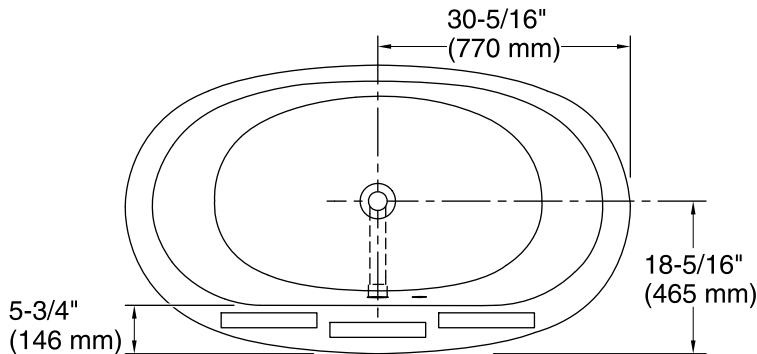

Features

- Freestanding design creates a striking focal point in your bathing area.
- Oval-shaped basin offers a graceful and spacious bathing experience.
- Sloped lumbar support on both ends.
- 16-inch bathing depth offers a deep soaking experience.
- Wide deck along one side simplifies installation and provides support for getting in and out of bath.
- Fluted shroud.
- Textured bottom surface.
- Center drain.

Available Colors/Finishes

Color tiles intended for reference only.

Color Code Description

	0	White
	96	Biscuit

No change in measurements if connected with drain illustrated. (K-37386)

□ Recommended Faucet Location

Recommended Faucet Hole Location

Technical Information

All product dimensions are nominal.

Installation:	Freestanding
Drain location:	Center
Basin area, bottom:	39-5/8" x 23-5/8" (1006 mm x 599 mm)
Basin area, top:	49-9/16" x 25-1/2" (1259 mm x 648 mm)
Weight:	170 lbs (77.1 kg)
Minimum floor load:	49.8 lbs/ft ² (243.1 kg/m ²)
Water depth:	16" (406 mm)
Water capacity:	60 gal (227.1 L)
Template:	Footprint, 1364288, not required, not included