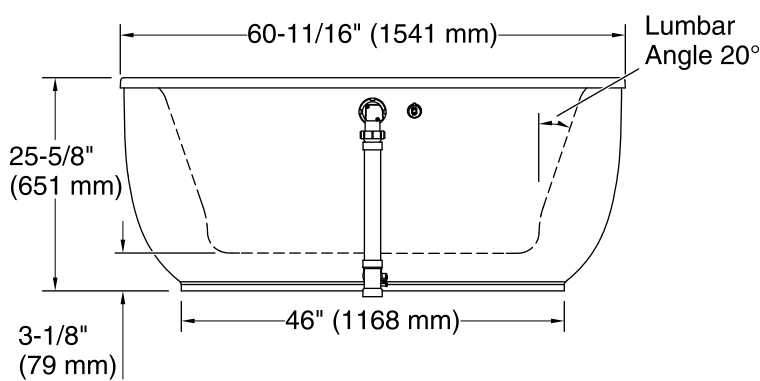

Available Colors/Finishes

Color tiles intended for reference only.

Color Code Description

	0	White
	96	Biscuit

No change in measurements if connected with drain illustrated. (K-37386)

□ Recommended Faucet Location

Recommended Faucet Hole Location

Technical Information

All product dimensions are nominal.

Installation:	Freestanding
Drain location:	Center
Basin area, bottom:	39-5/8" x 23-5/8" (1006 mm x 599 mm)
Basin area, top:	49-9/16" x 25-1/2" (1259 mm x 648 mm)
Weight:	170 lbs (77.1 kg)
Minimum floor load:	49.8 lbs/ft ² (243.1 kg/m ²)
Water depth:	16" (406 mm)
Water capacity:	60 gal (227.1 L)
Template:	Footprint, 1364288, not required, not included