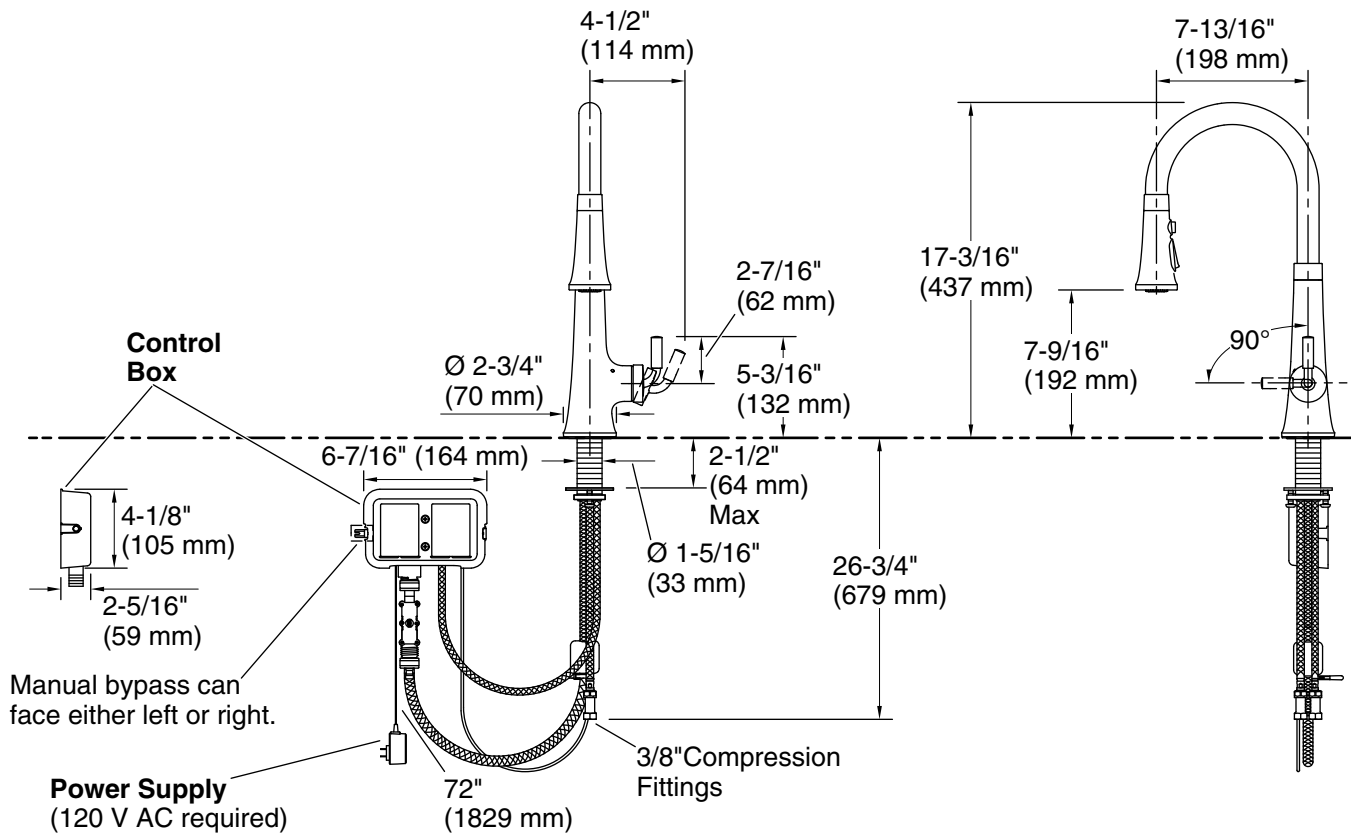

Required Electrical Service

One circuit required, protected with Class A Ground-Fault Circuit-Interrupter (GFCI). Outside North America, this device may be known as a Residual Current Device (RCD).

120 V

Technical Information

All product dimensions are nominal.

Power source: Plug - AC, included

Faucet:

Flow rate: 1.5 gal/min (5.7 l/min)

Pressure: 60 psi (4.1 bar)

Drain included: No

Notes

Install this product according to the installation instructions.

ADA, CSA B651 compliant when installed to the specific requirements of these regulations.