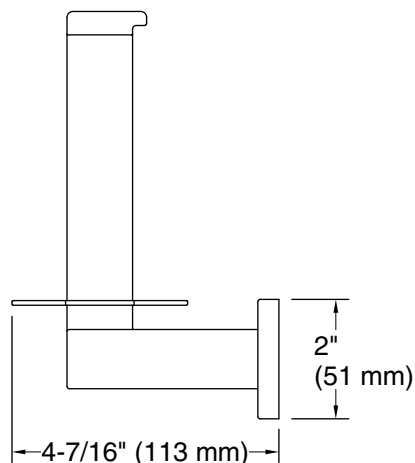

**Parallel™**  
Vertical toilet paper holder  
**K-23527**

**Features**

- Vertical holder makes changing toilet tissue quick and simple.
- Coordinates with other products in the Parallel collection.

**Material**

### Technical Information

All product dimensions are nominal.

Material: Zinc, Stainless Steel