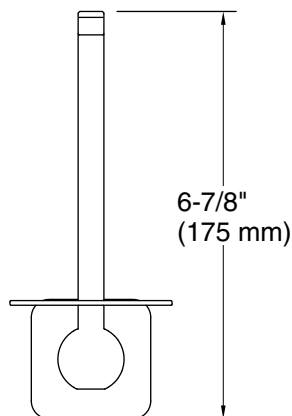

**Parallel™**  
Vertical toilet paper holder  
**K-23527**

**Features**

- Vertical holder makes changing toilet tissue quick and simple.
- Coordinates with other products in the Parallel collection.

**Material**

### Technical Information

All product dimensions are nominal.

Material: Zinc, Stainless Steel