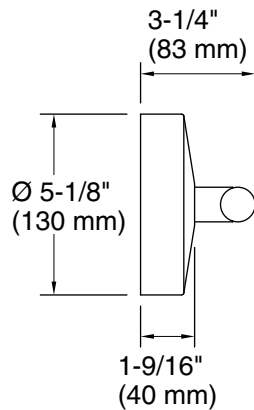

Required Electrical Service

One circuit required.

Lights: 120 V, 60 Hz

Technical Information

All product dimensions are nominal.

Material: Steel, Aluminum, Glass

Number of Lights: 2

Lighting Type: Integrated LED

Number of Shades: 2

Shade Type: Glass - frosted

Electrical component rating: LED: 60 Hz, 12 W, 700 Lumens, 3000K