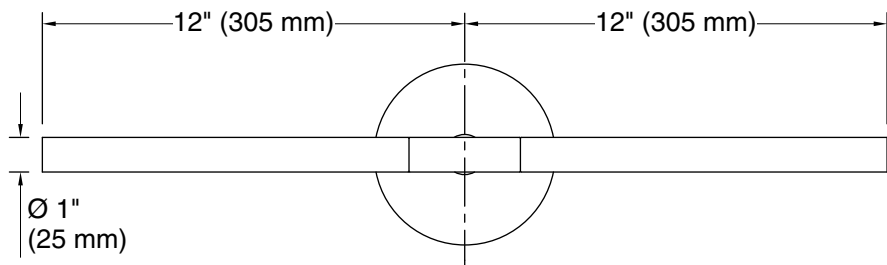

Required Electrical Service

One circuit required.

Lights: 120 V, 60 Hz

Technical Information

All product dimensions are nominal.

Material: Steel, Aluminum, Glass

Number of Lights: 2

Lighting Type: Integrated LED

Number of Shades: 2

Shade Type: Glass - frosted

Electrical component rating: LED: 60 Hz, 12 W, 700 Lumens, 3000K