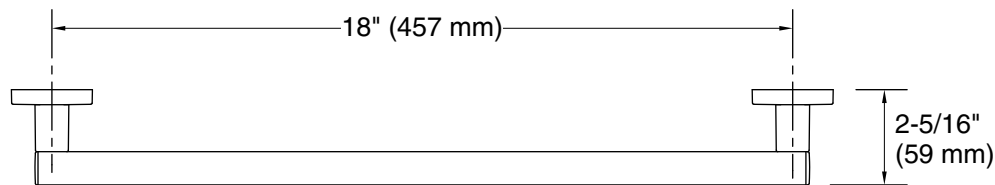

Features

- 18" (457 mm) bar.
- Provides minimum 300 lb. load capacity.

Material

- Premium metal construction for durability and reliability.
- KOHLER finishes resist corrosion and tarnishing.

Installation

- Coordinates with other products in the Square collection.
- Installation hardware and template included.

Recommended Products/Accessories

K-23729 Stainless steel cleaner

ADA

Codes/Standards

ADA
ICC/ANSI A117.1

Technical Information

All product dimensions are nominal.

Installation Type: Wall-mount

Material: Zinc, Stainless Steel

Notes

Install this product according to the installation instructions.

WARNING: Risk of personal injury. The wall plates on the grab bar must be mounted to a brace between the wall studs. This will ensure that the weight of the user is adequately supported.