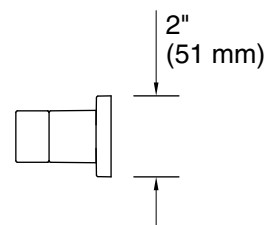

Features

- 18" (457 mm) bar.
- Provides minimum 300 lb. load capacity.

Material

- Premium metal construction for durability and reliability.
- KOHLER finishes resist corrosion and tarnishing.

Installation

Technical Information

All product dimensions are nominal.

Installation Type: Wall-mount

Material: Zinc, Stainless Steel

Notes

Install this product according to the installation instructions.

WARNING: Risk of personal injury. The wall plates on the grab bar must be mounted to a brace between the wall studs. This will ensure that the weight of the user is adequately supported.