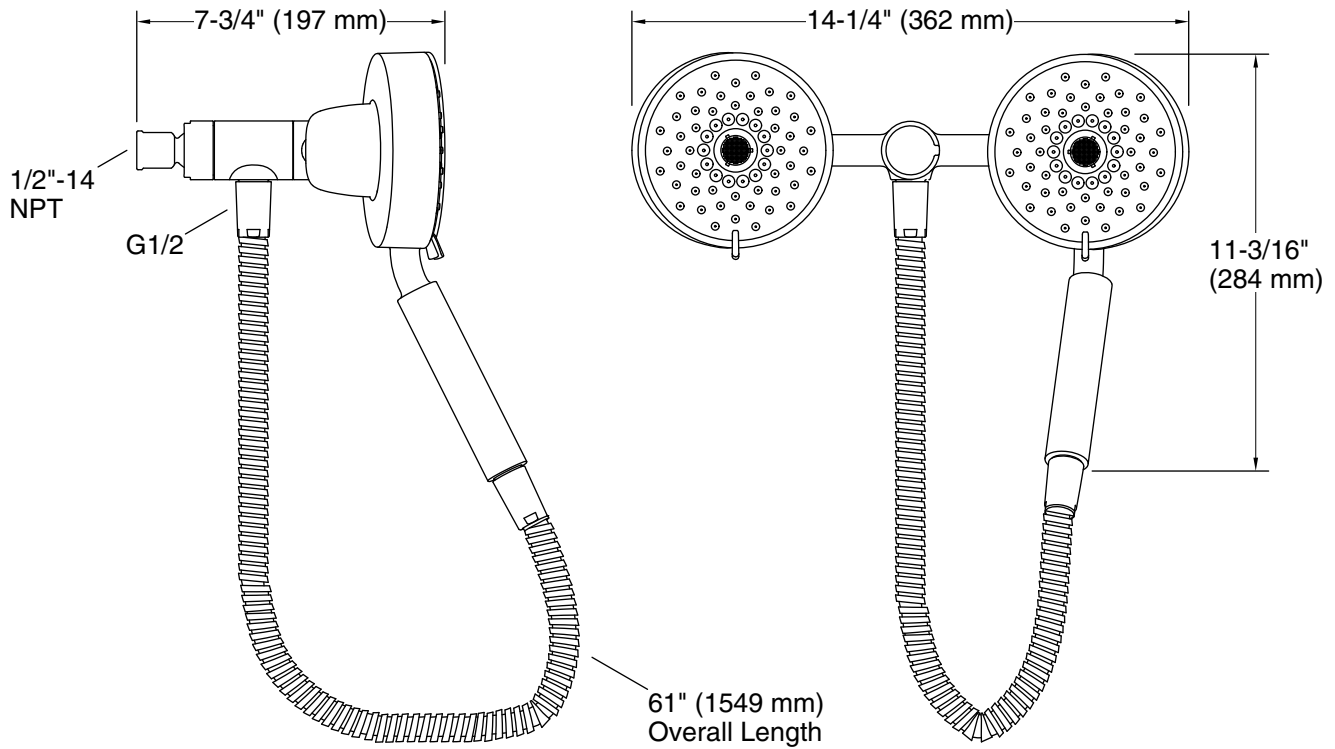

Features

- Multifunction shower head and handheld shower head each have advanced spray engines to provide three experiences: full coverage, pulsating massage, and silk spray.
- Full-coverage spray produces an encompassing spray ideal for everyday use.
- Pulsating massage spray targets sore muscles to ease away aches and pains.
- Silk spray releases a dense, luxurious spray ideal for rinsing.
- Pause feature temporarily pauses water flow to conserve water while you lather, shave or shampoo.
- MasterClean™ sprayface features an easy-to-clean surface that withstands mineral buildup.
- 2.5 gpm (9.5 lpm) maximum flow rate at 45 psi (3.1 bar).
- Box includes: Shower head, handheld shower head, 60" (1524 mm) metal hose.

Material

- Premium material construction for durability and reliability.
- KOHLER finishes resist corrosion and tarnishing.

Installation

- Shower arm and flange sold separately.

Included Components

Additional Components:
60" metal hose

Technical Information

All product dimensions are nominal.

Showerhead/Body Spray:

Rated maximum flow: 2.5 gal/min (9.5 l/min)

Pressure:

45 psi (3.1 bar)

Notes

Install this product according to the installation instructions.