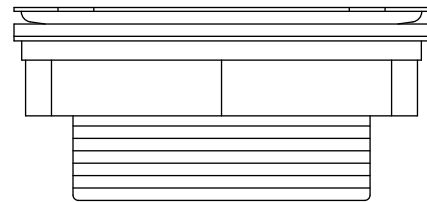

Installation

- For installation with shower receptors; not intended for tile or marble installations.
- For use with 2" metal or plastic pipe; includes 2" plastic pipe gasket/bushing.
- Includes installation plate.

Color tiles intended for reference only.

Color	Code	Description
	S	Polished Stainless
	BS	Brushed Stainless
	BL	Matte Black

Technical Information

All product dimensions are nominal.

Drain included: Yes

Notes