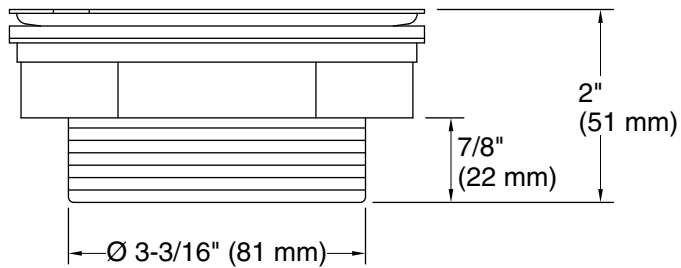

Technical Information

All product dimensions are nominal.

Drain included: Yes

Notes

Install this product according to the installation instructions.