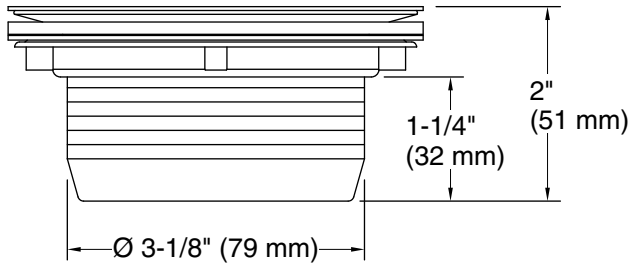

Technical Information

All product dimensions are nominal.

Drain included: Yes

Notes

Install this product according to the installation instructions.