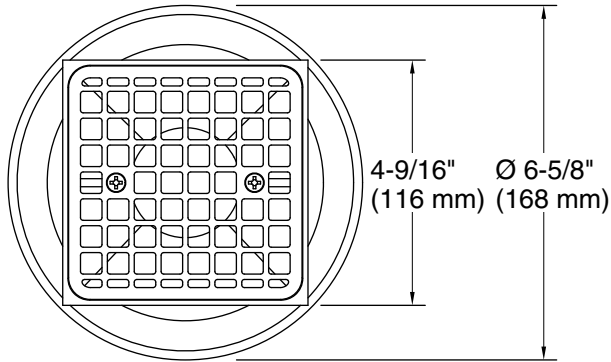

Technical Information

All product dimensions are nominal.

Drain included: Yes

Notes

Install this product according to the installation instructions.